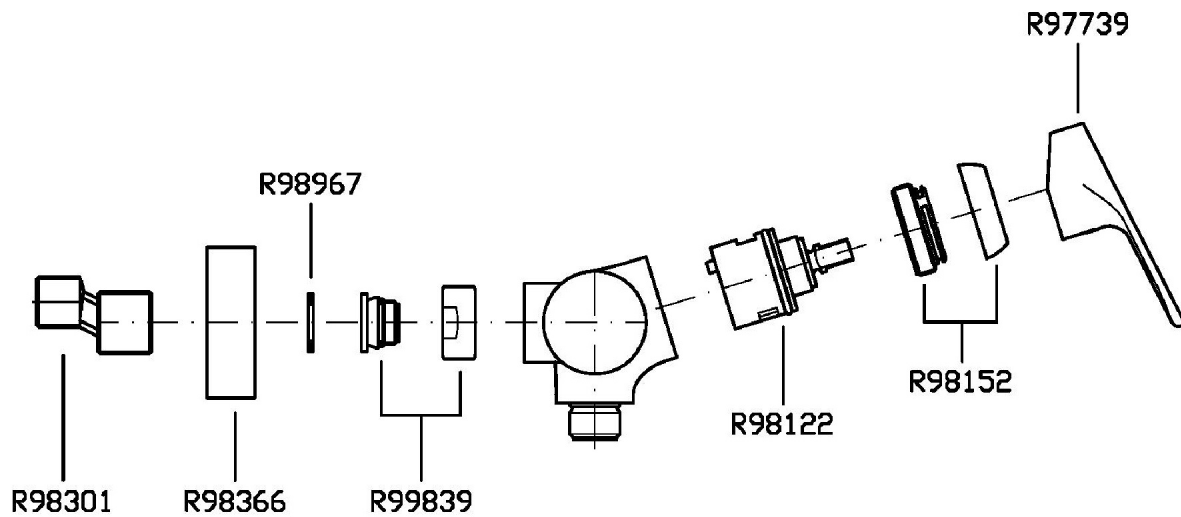

NIKKO

ZKK106

Esplosi / Exploded