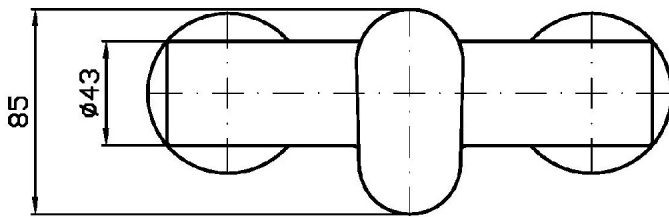

NIKKO

ZKK106

Disegno Complessivo / Overall Drawing