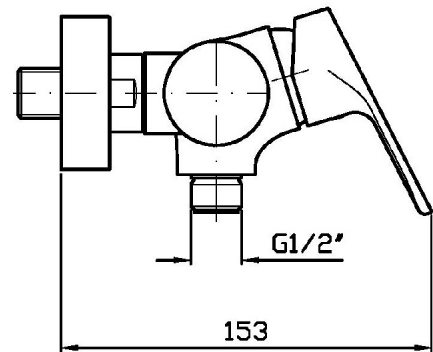

## NIKKO

ZKK106

Disegno Complessivo / Overall Drawing

## NIKKO

ZKK106

Pesi e Misure / Weights and Sizes

Peso ( Kg ) Weight ( lb )	1,80 ( Kg )	3,97 ( lb )
Volume test ( dc3 ) - ( in3 )	6,61 ( dc3 )	403,37 ( in3 )
h ( mm ) - ( in )	143,00 ( mm )	5,63 ( in )
L1 ( mm ) - ( in )	195,00 ( mm )	7,68 ( in )
L2 ( mm ) - ( in )	237,00 ( mm )	9,33 ( in )