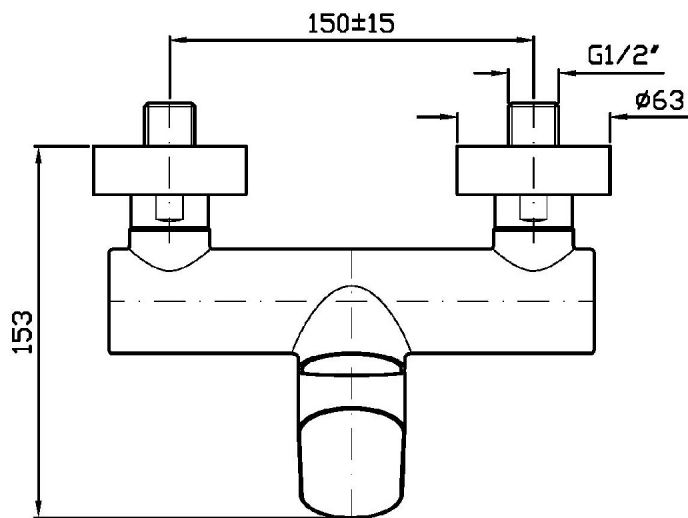

NIKKO

ZKK106

Disegno Complessivo / Overall Drawing