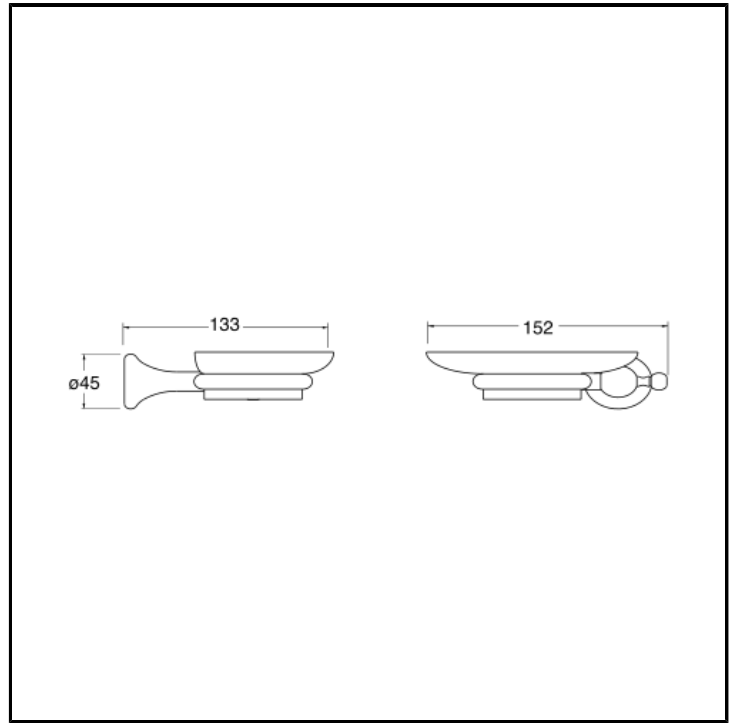

Wall mounted ceramic soap holder

FINITURE

- White matt
- Chrome
- Brushed black chrome
- Brushed metallic
- Black matt
- Yellow gold oro
- PVD brushed rose gold
- Brushed old brass

INSTALLATION

- Wall

TIPOLOGY