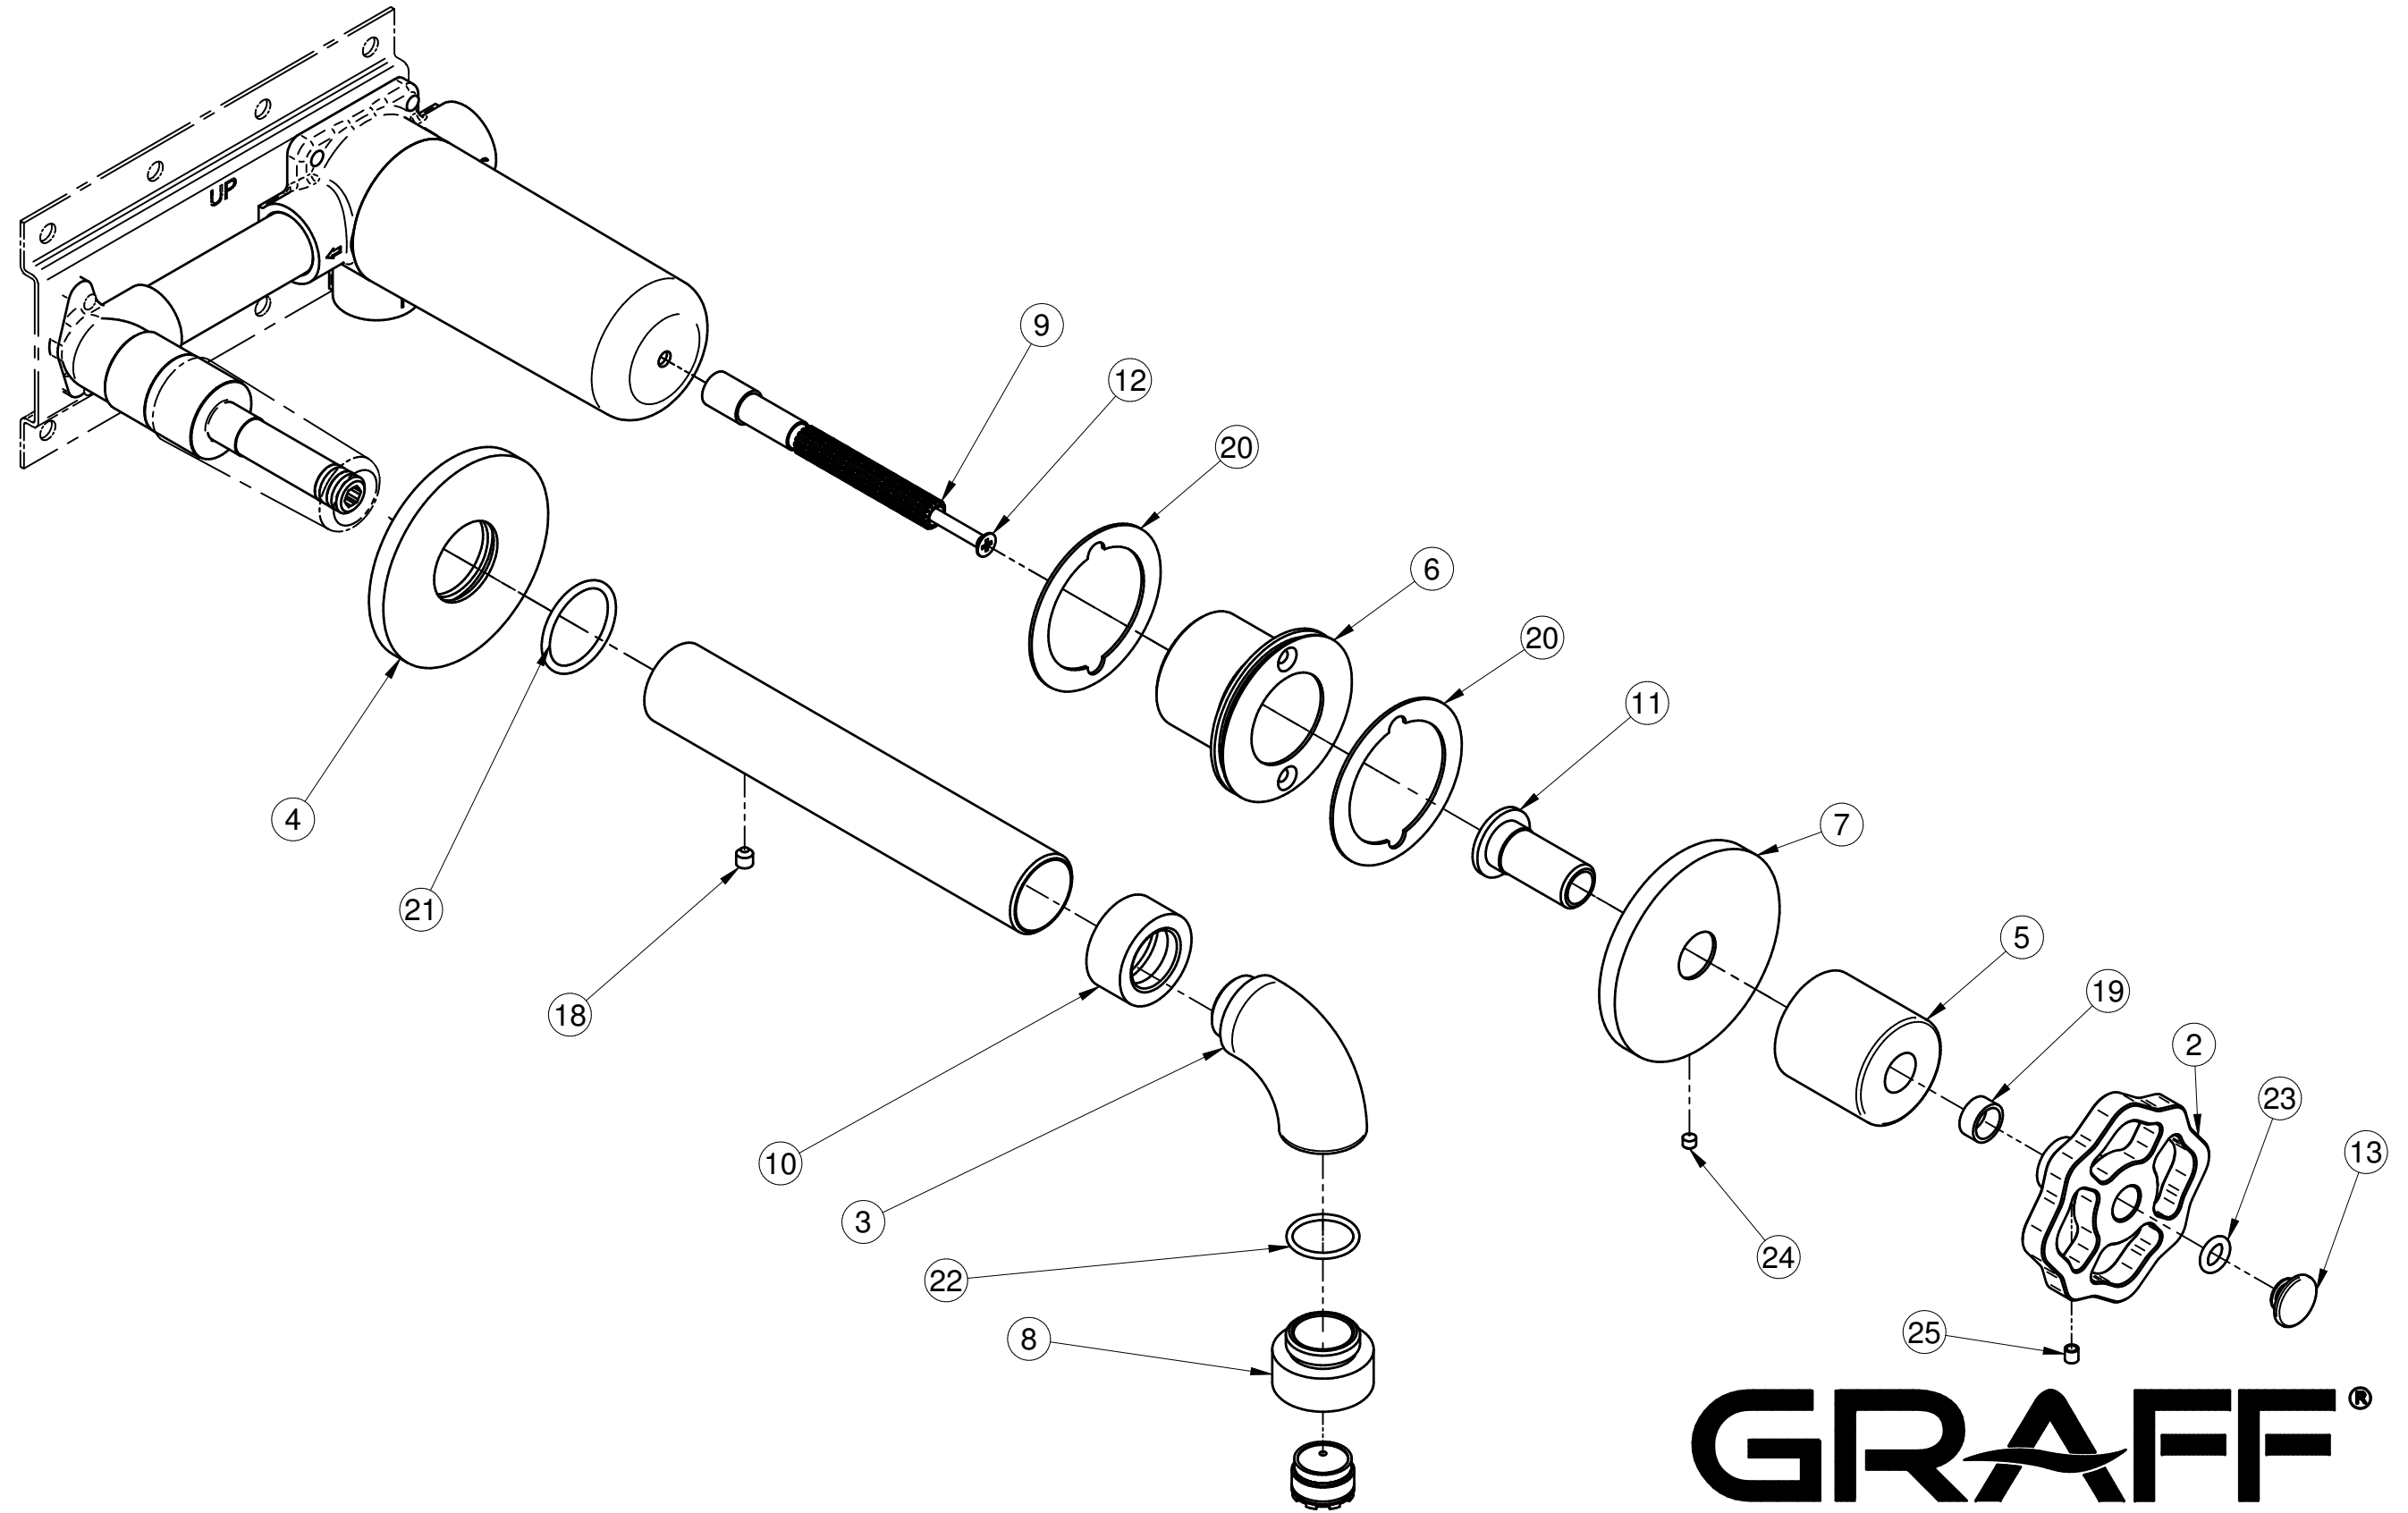

E-11335-C18B-T

Vintage Series

GRAFF[®]
CUTTING EDGE DESIGN