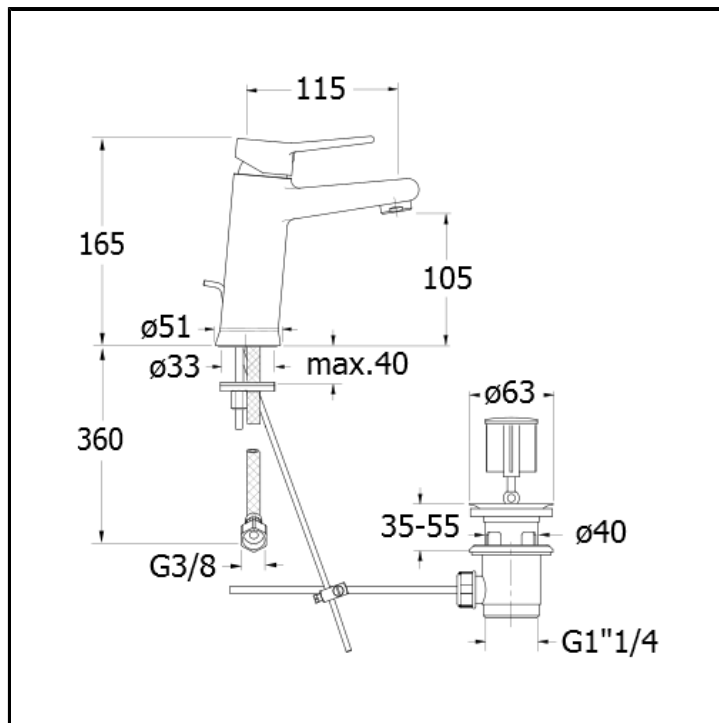

CRIEM222

Basin mixer LARGE with 1"1/4 pop up waste

FINITURE

 Chrome

FEATURES (MODEL NAME SIDE)

- Large

FEATURES FROM TECHNOLOGIES

-