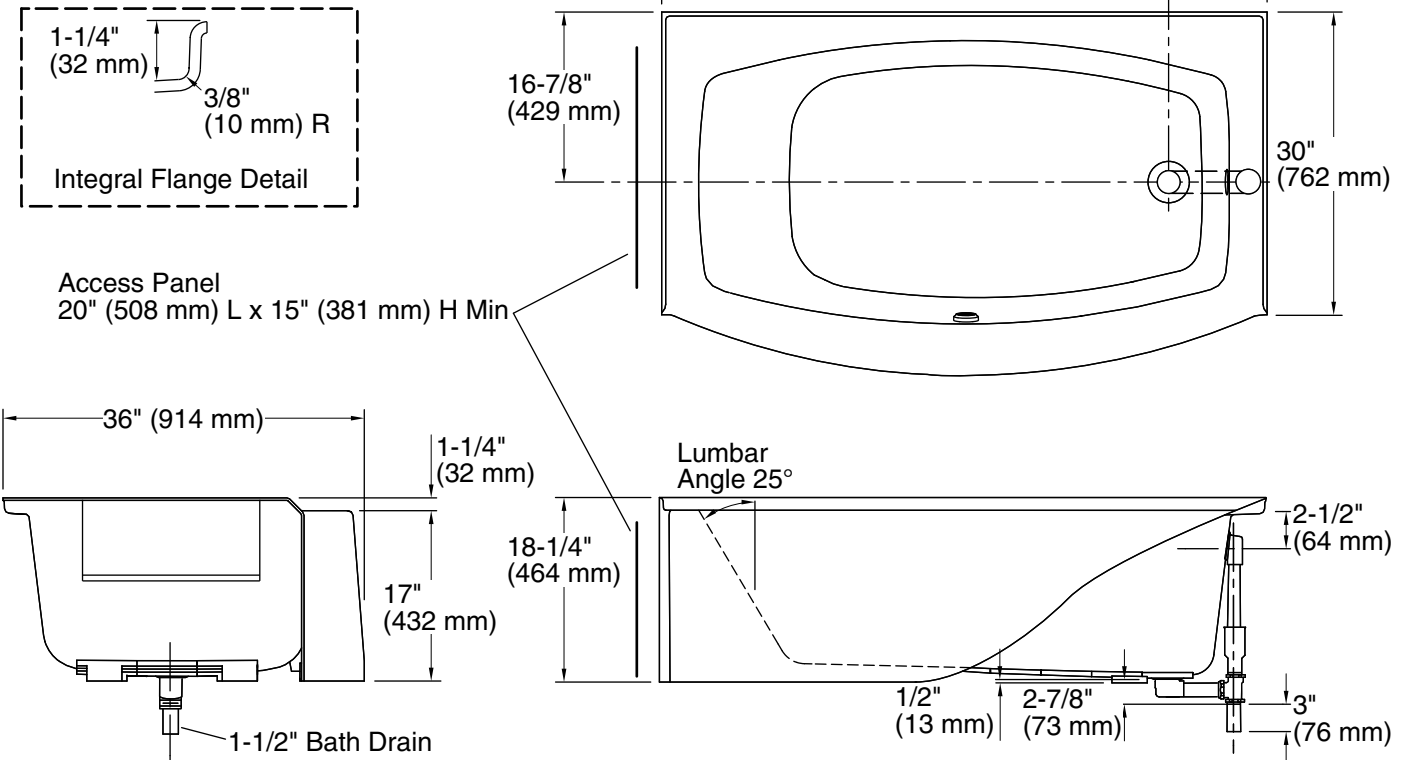

No change in measurements if connected with drain illustrated. (K-7213)

Required Electrical Service

One circuit required, protected with Class A Ground-Fault Circuit-Interrupter (GFCI). Outside North America, this device may be known as a Residual Current Device (RCD).

Heated Surface: 120 V, 15 A

Technical Information

All product dimensions are nominal.

Installation:	Three-wall alcove
Drain location:	Right
Basin area, bottom:	45-5/16" x 25-9/16" (1151 mm x 649 mm)
Basin area, top:	52-9/16" x 28-1/16" (1335 mm x 713 mm)
Weight:	70 lbs (31.8 kg)
Minimum floor load:	45 lbs/ft² (219.7 kg/m²)
Water depth:	12-11/16" (322 mm)
Water capacity:	55.6 gal (210.5 L)
Electrical component rating:	Heated Surface: 120 V, 0.5 A, 60 Hz, 65 W

Notes

Measure your actual product for rough-in details. Install this product according to the installation instructions.

The hot water supply should be 70% of the capacity of the bath or greater. Installations will vary.