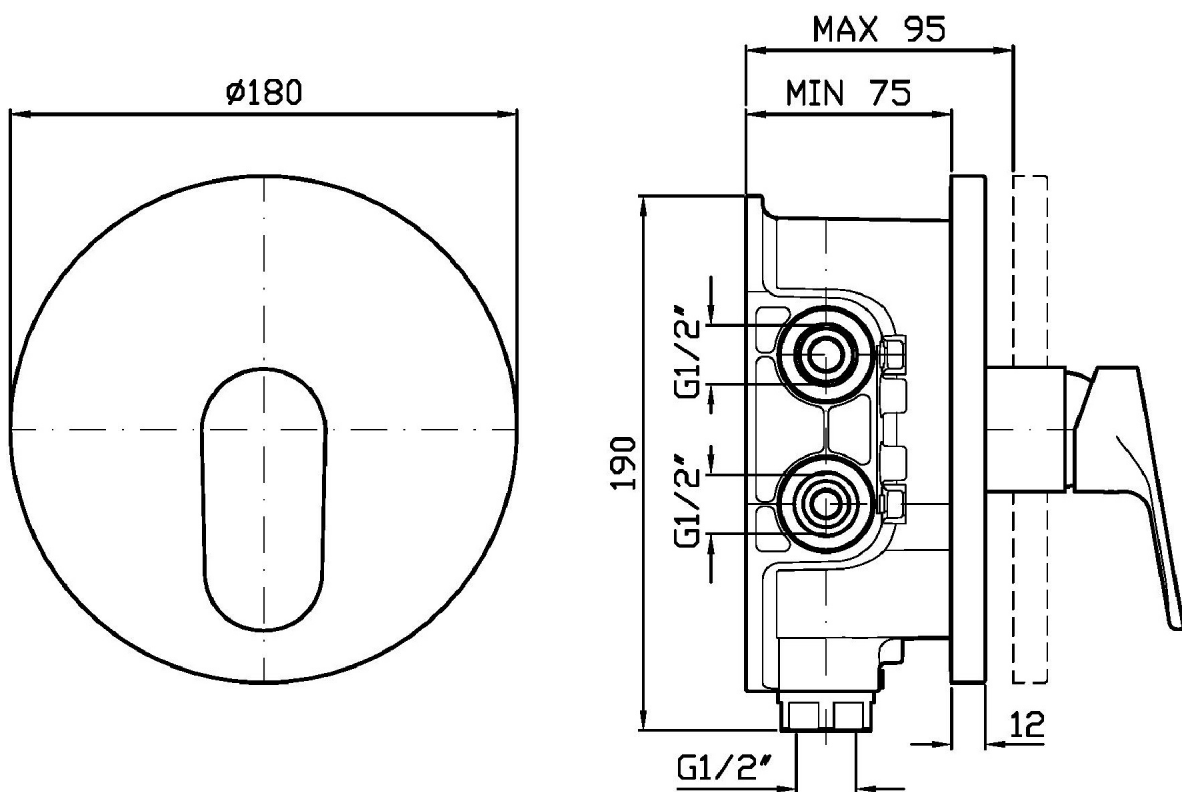

NIKKO

ZKK090

Disegno Complessivo / Overall Drawing