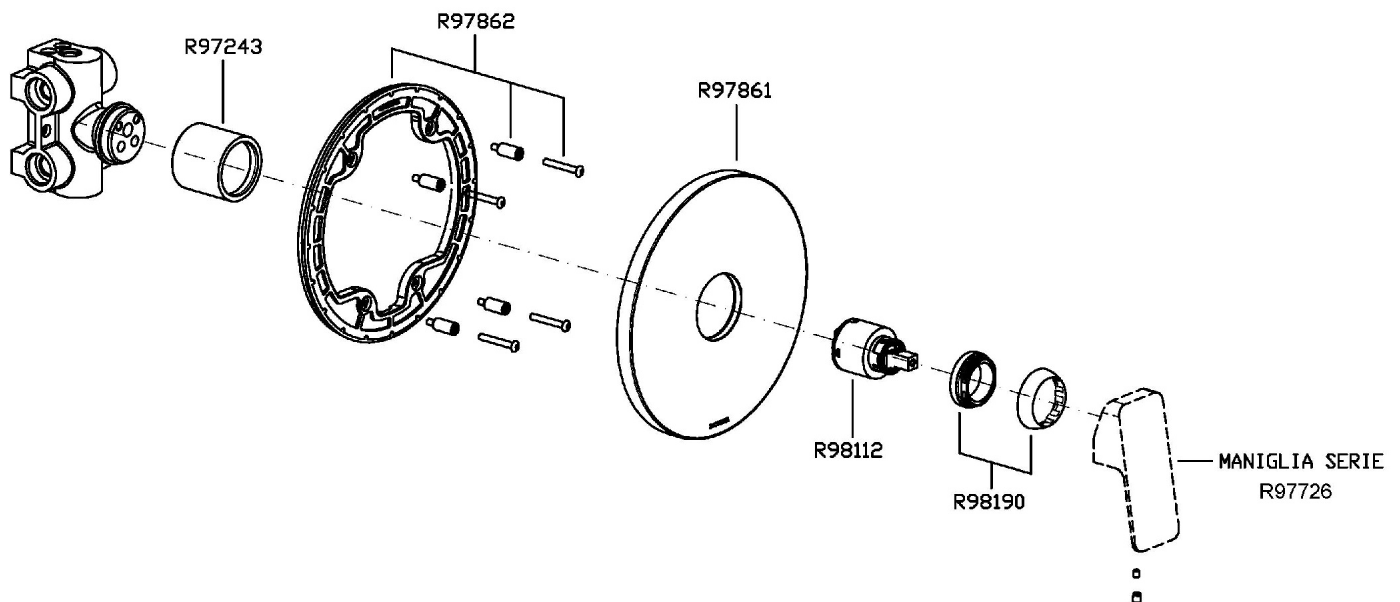

NIKKO

ZKK090

Esplosi / Exploded