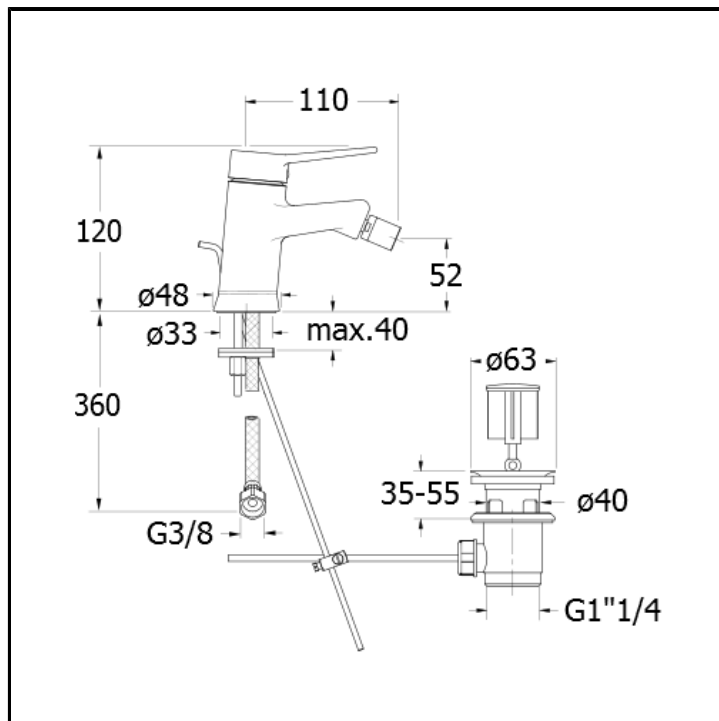

Bidet mixer with 1"1/4 pop up waste

FINITURE

 Chrome

FEATURES FROM TECHNOLOGIES

-

COMMAND

- Monocontrol

INSTALLATION