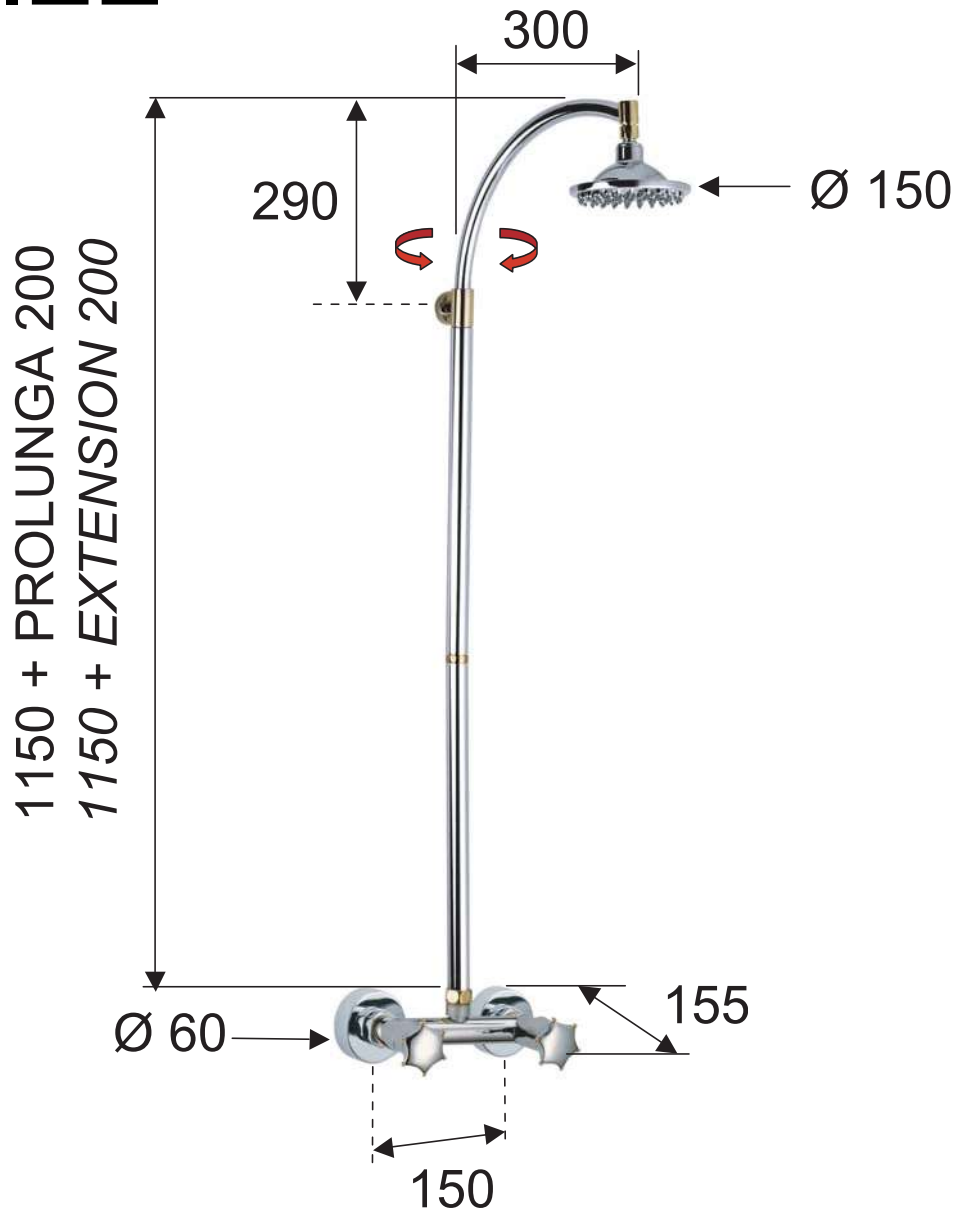

DANIEL

SCHEDA TECNICA TECHNICAL FEATURES

ART. COD.

MI4437 CRDO

MATERIALI / MATERIALS

OTTONE CROMATO / CHROME PLATED BRASS

OTTONE DORATO / YELLOW BRASS

CROMATURA / CHROME PLATING