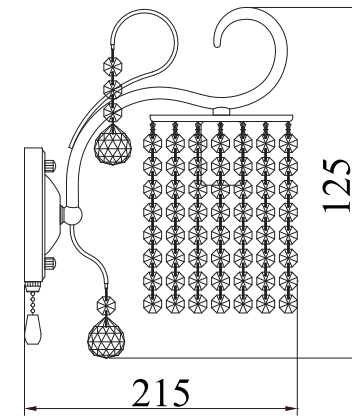

FREYA
TRADITION OF QUALITY

INSTRUCTION

MODEL: FR1127-WL-01-G
SCONCE

A - 21
B - 1
C - 1

1 x E14(40w)

FREYA-LIGHT.COM