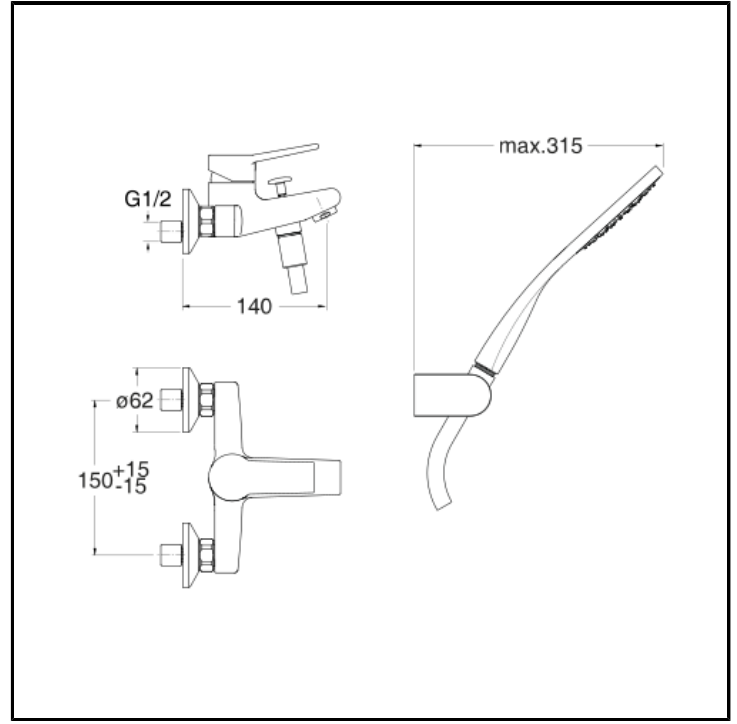

# CRIEM101

■ CRISTINA  
RUBINETTERIE

External bath mixer with C2 cartridge LLC WATER SAVING, LONG LIFE flexible hose and adjustable anti-lime hand shower