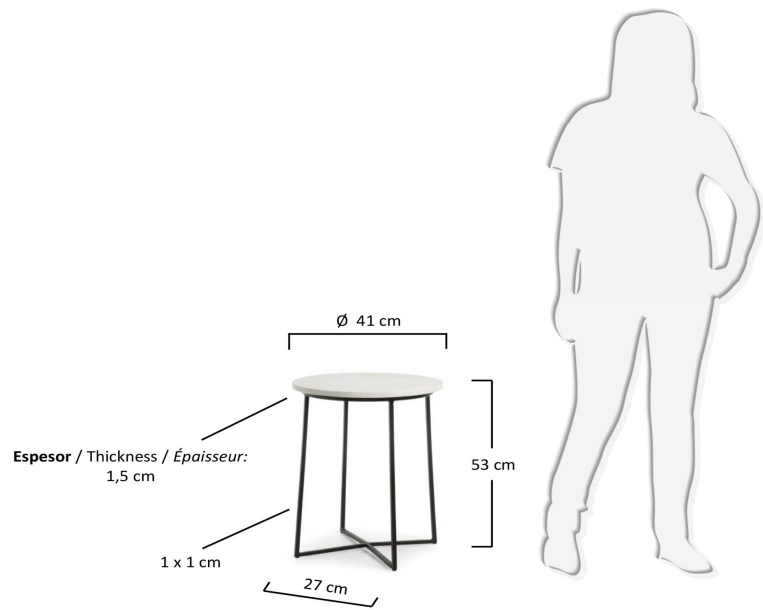

BURNET B

product code	AA0134PR33
product description	BURNET B Side Table Metal Legs Top Marble White Side table with painted iron legs and marble top.

product sizes	
height x width x depth (cm)	53 x 41 x 41
product weight (Kg)	10,2

technical drawings

product features	
use (domestic/office)	Domestic
appliances (inner/outer)	Inner
number of doors	
number of drawers	
fittings description	
max. load (Kg)	15
material	Marble
finishing	

packaging

units per lot	1				
cbm (m3) / gross weight (Kg)	0,15	/	13,4		
n° of boxes	1				
box 1	1				
description	BURNET B Side Table Metal Legs Top Marble White				
description box	FULL ITEM				
height x width x depth (cm)	60	x	50	x	50
cbm (m3) / gross weight (Kg) / net weight (Kg)	0,15	/	13,4	/	10,2
box 2					
description					
description box					
height x width x depth (cm)		x		x	
cbm (m3) / gross weight (Kg) / net weight (Kg)		/		/	
box 3					
description					
description box					
height x width x depth (cm)		x		x	
cbm (m3) / gross weight (Kg) / net weight (Kg)		/		/	
box 4					
description					
description box					
height x width x depth (cm)		x		x	
cbm (m3) / gross weight (Kg) / net weight (Kg)		/		/	
box 5					
description					
description box					
height x width x depth (cm)		x		x	
cbm (m3) / gross weight (Kg) / net weight (Kg)		/		/	