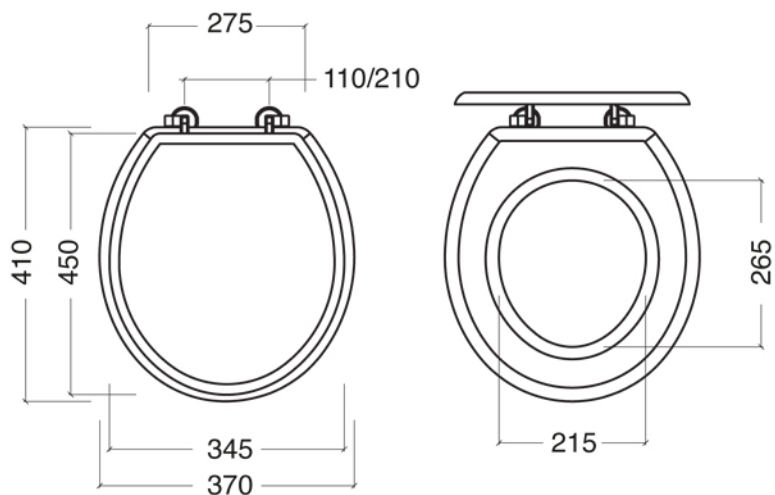

VICTORIAN Collection	
Code	Description
	Toilet seat sold separately - See SEATS

Verona - Italy
tel. +39 045 8006917
fax. +39 045 8020111
gentry-home.com