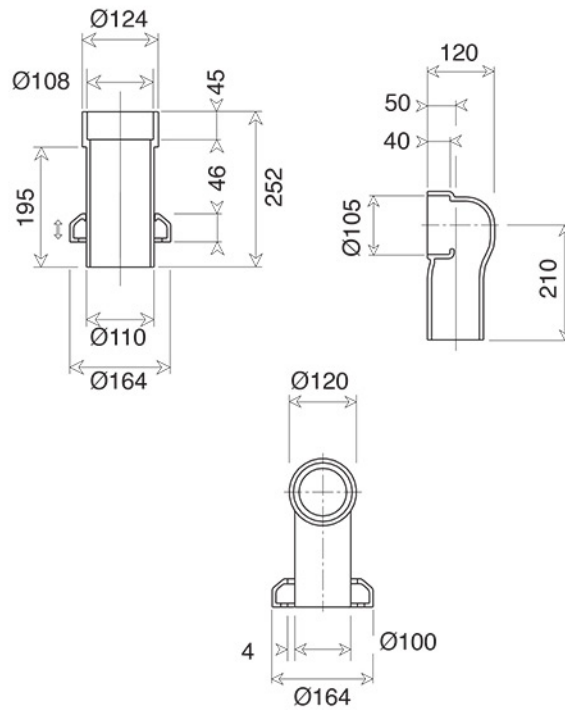

VICTORIAN Collection	
Code	Description
2005 OLD2005	<b>Closet W.C. (wall drain)</b> White Old White
GRDN2005 OSBR2005	<b>Decorated</b> Garden Pattern Blue Pattern

Verona - Italy  
 tel. +39 045 8006917  
 fax. +39 045 8020111  
 gentry-home.com

VICTORIAN Collection	
Code	Description
9999 OLD9999	<b>Pottery pan connector for floor trap</b> White Old White
9998 OLD9998	<b>Pottery pan connector for wall trap</b> White Old White
9997 OLD9997	<b>Pottery pan connector collar</b> White Old White

Verona - Italy  
 tel. +39 045 8006917  
 fax. +39 045 8020111  
 gentry-home.com

VICTORIAN Collection	
Code	Description
	<b>Toilet seat sold separately - See SEATS</b>

Verona - Italy  
 tel. +39 045 8006917  
 fax. +39 045 8020111  
 gentry-home.com