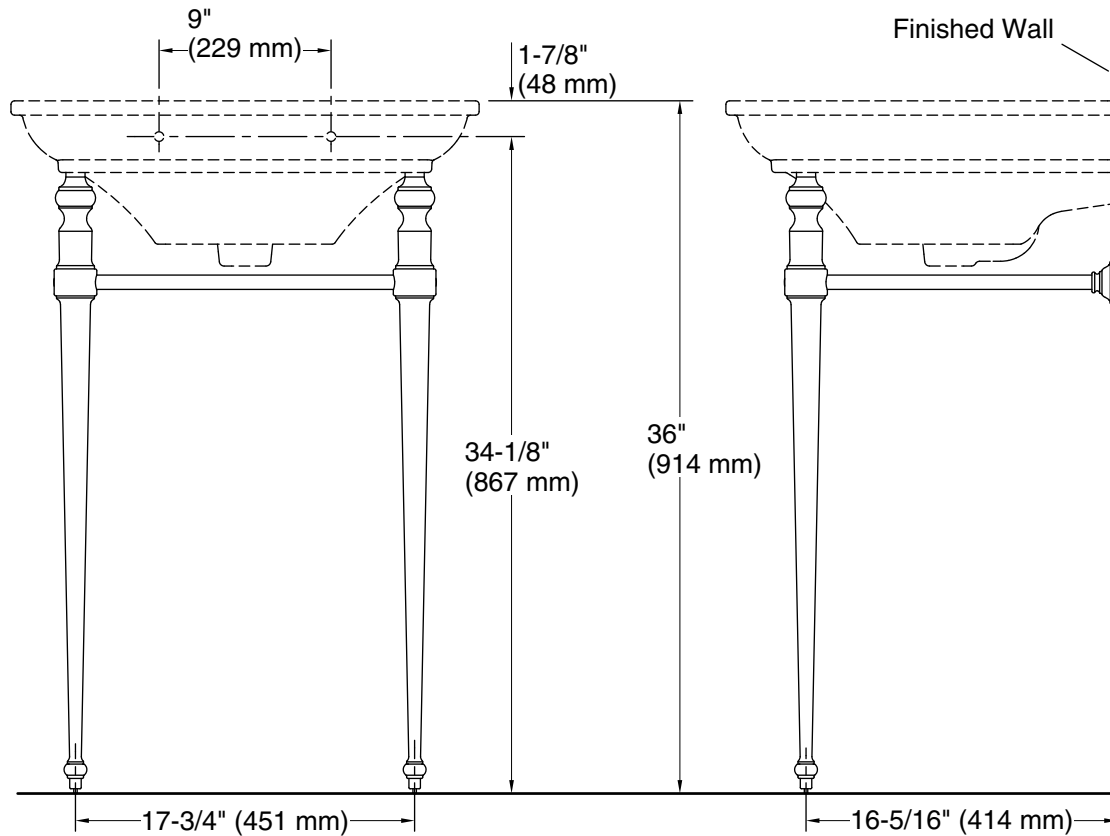

Memoirs® Stately

Console Table Legs

K-30007

Features

- Set of two legs.
- Combines with the K-29999 Memoirs Stately 24" bathroom sink for a complete console table solution.
- Includes a towel rail.
- Integrated leveling feature.
- Coordinates with other products in the Memoirs collection.

Material

- Solid brass.

Required Products/Accessories

K-29999-1 Pedestal/Console Table Bathroom Sink

or

K-29999-4 Pedestal/Console Table Bathroom Sink

or

K-29999-8 Pedestal/Console Table Bathroom Sink

Color	Code	Description
	CP	Polished Chrome
	BN	Vibrant® Brushed Nickel
	BV	Vibrant® Brushed Bronze
	2BZ	Oil-Rubbed Bronze

Technical Information

All product dimensions are nominal.

Material: Brass

Notes

Install this product according to the installation instructions.