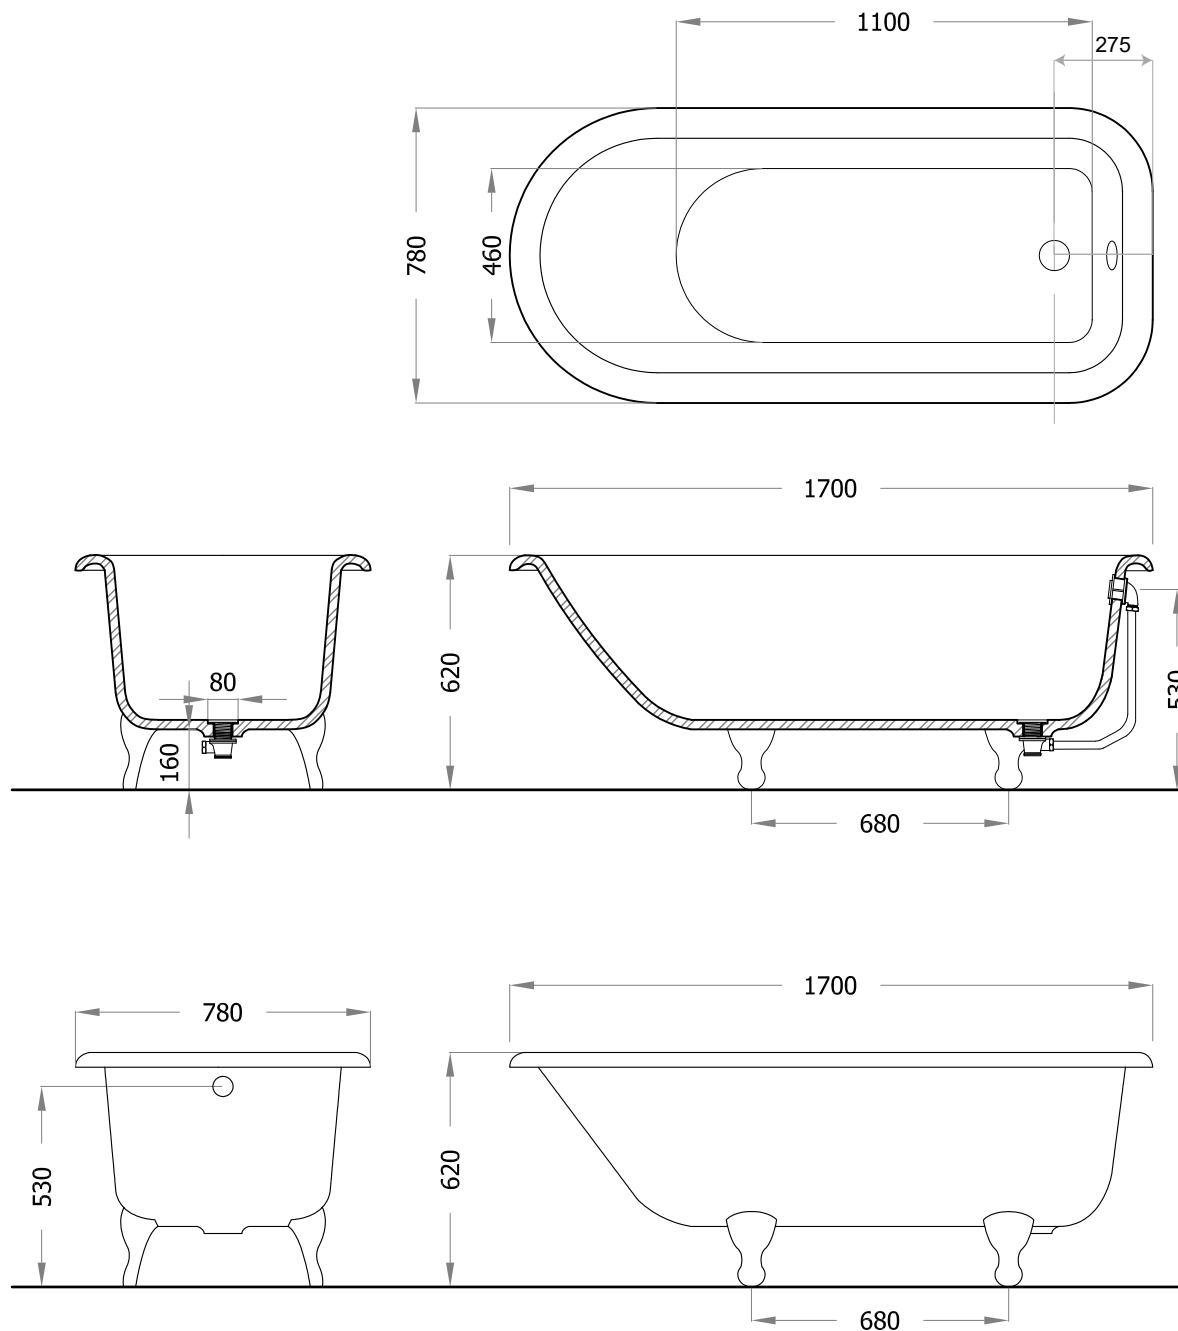

## DIMENSIONAL DATA SHEET

DATE: AUGUST 2020

### NOTES:

DIMENSIONS IN MILLIMETRES.

WHILST EVERY EFFORT IS MADE TO ENSURE THE ACCURACY OF THESE DATA SHEETS THEY ARE SUBJECT TO CHANGE WITHOUT NOTICE AS PART OF THE COMPANY'S PRODUCT DEVELOPMENT PROCESS.