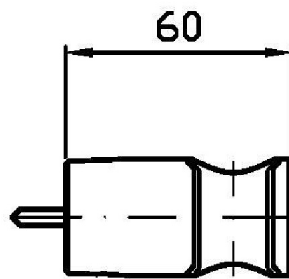

## SHOWER

Z93792

Appendidoccia fisso. / Handshower support.

Appendidoccia fisso per gruppo esterno.

Handshower support for exposed mixer.

## SHOWER

Z93792

Disegno Complessivo / Overall Drawing

## SHOWER

Z93792

Pesi e Misure / Weights and Sizes

Peso ( Kg ) Weight ( lb )	0,21 ( Kg )	0,46 ( lb )
Volume test ( dc3 ) - ( in3 )	1,21 ( dc3 )	73,84 ( in3 )
h ( mm ) - ( in )	73,00 ( mm )	2,87 ( in )
L1 ( mm ) - ( in )	127,00 ( mm )	5,00 ( in )
L2 ( mm ) - ( in )	130,00 ( mm )	5,12 ( in )