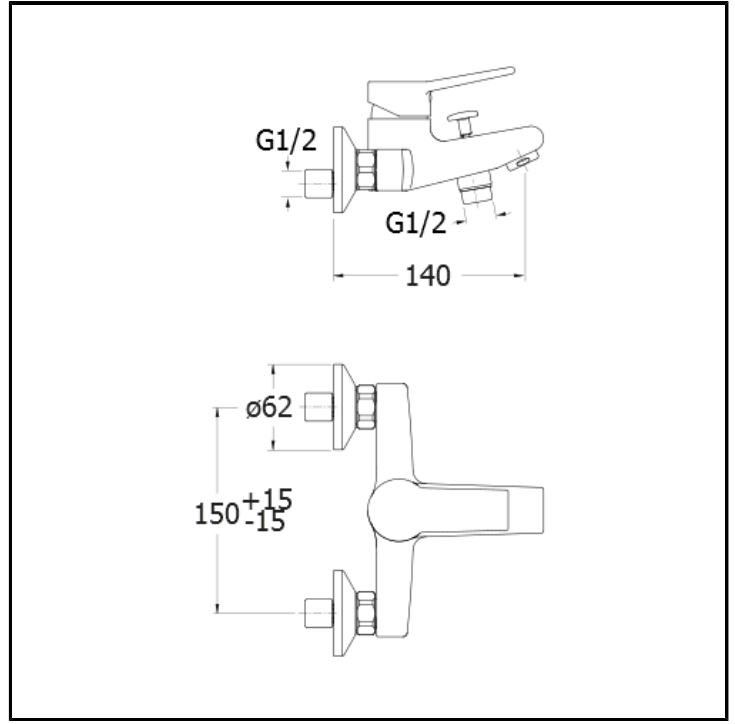

CRIEM107

External bath mixer with C2 cartridge LLC WATER SAVING

FINITURE

 Chrome

CHARACTERISTICS

-

FEATURES FROM TECHNOLOGIES

-
-
-

COMMAND

- Monocontrol

INSTALLATION

- Wall

TPOLOGY

-

ENVIRONMENT

- Bathroom