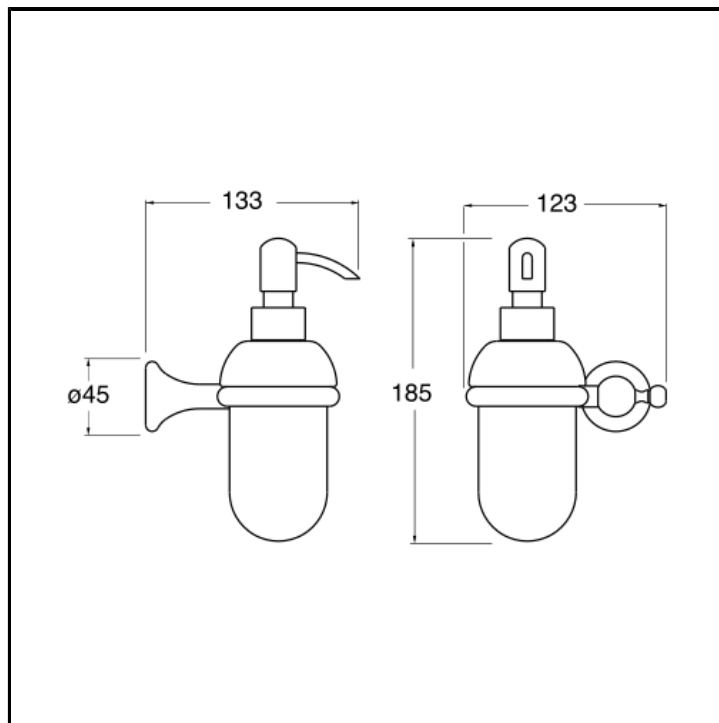

CRIAB704

Wall mounted ceramic soap dispenser

FINITURE

- White matt
- Chrome
- Brushed black chrome
- Brushed metallic
- Black matt
- Yellow gold oro
- PVD brushed rose gold
- Brushed old brass

INSTALLATION