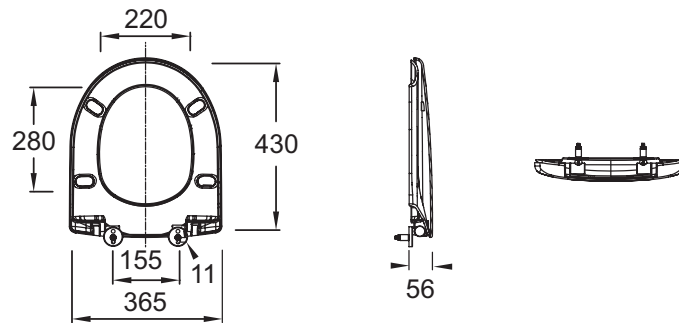

E70006

Collection: ODÉON

Finish*:

00 - Blanc

Main features:

Features

- WEIGHT: 2.8 kg
- SEAT : Slow-close
- MATERIAL: Thermoset

Consumer benefits

- SOUND COMFORT: Fitted with a damper system for a slow close

Technical drawing

Product Specification: Slow-close thermoset toilet seat. E70006. Collection: ODÉON. WEIGHT: 2.8 kg. MATERIAL: Thermoset. SEAT : Slow-close.