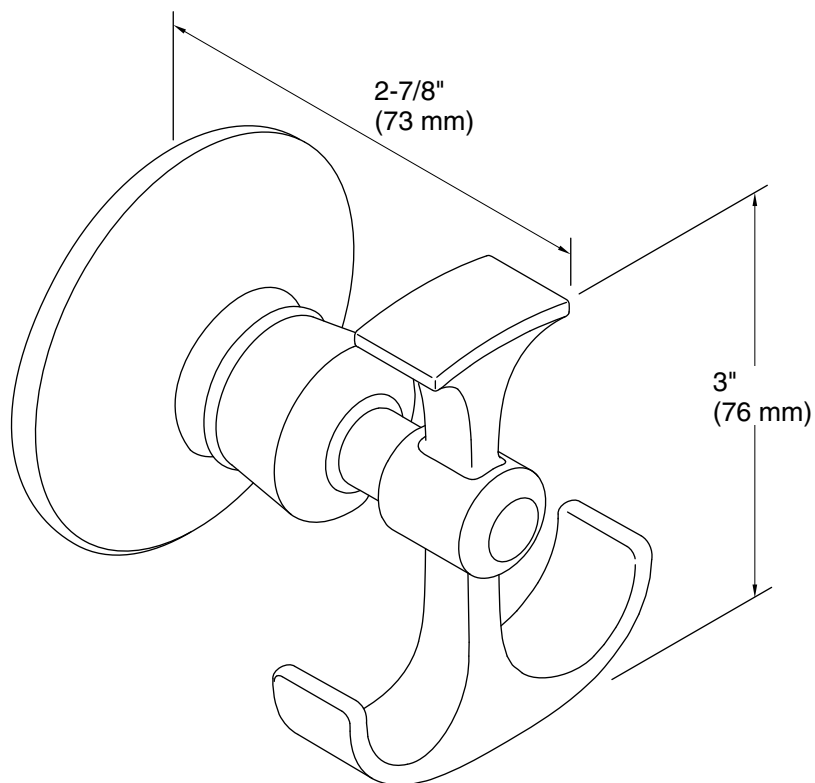

Technical Information

All product dimensions are nominal.

Material: Metal

Notes

Install this product according to the installation guide.