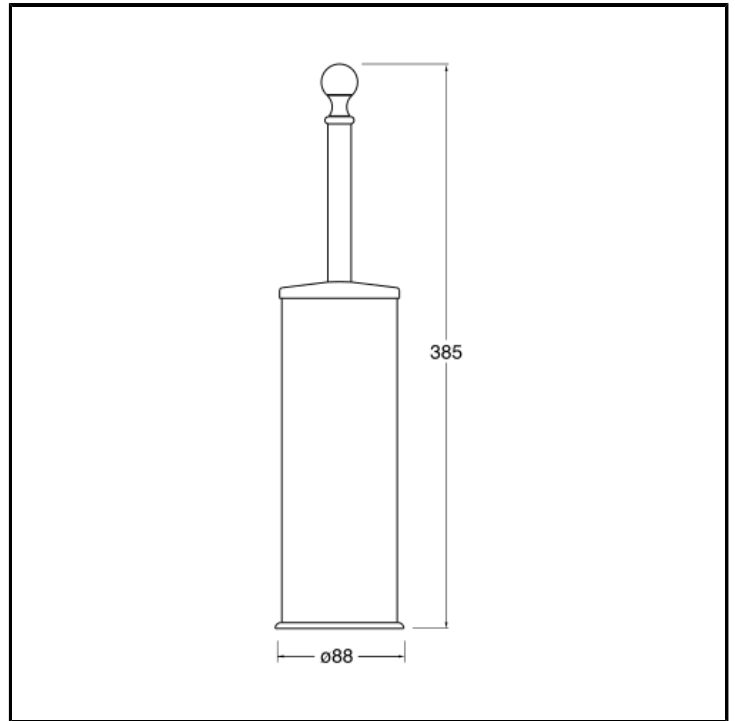

CRIAB705

Standing toilet brush holder

FINITURE

- White matt
- Chrome
- Brushed black chrome
- Brushed metallic
- Black matt
- Yellow gold oro
- PVD brushed rose gold
- Brushed old brass

INSTALLATION

- Floor