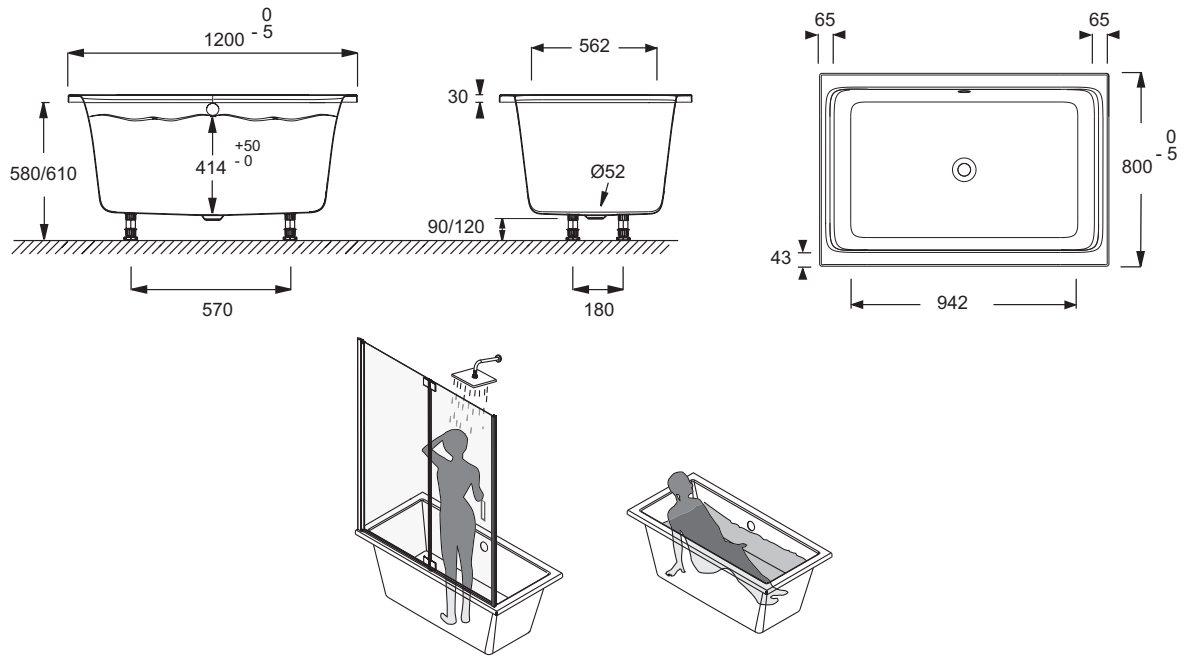

E6D122

Collection: CAPSULE

Finish*:

00 - White

Main features:

Features

- DIMENSIONS: 120 x 80 x 52 cm
- MATERIAL: Acrylic
- VOLUME (L): 230/160
- FEET: Supplied
- WASTE : Not supplied
- OPTIONAL COORDINATING BATHSCREEN: Yes
- BATH WELL WIDTH: 71.4 cm
- CAN BE EQUIPPED WITH A WHIRLPOOL SYSTEM: No
- WEIGHT: 27 kg
- INSTALLATION TYPE: Drop-in
- SHAPE: Rectangular
- STEP: Not supplied
- OPTIONAL COORDINATING PANEL: Yes
- BATH WELL LENGTH: 94.2 cm
- TWO-PERSON BATH: No
- GUARANTEE: 10 years

Required products

- E6D124: Extra-slim waste with long cable
- E6D124

Installation benefits

- Fast height adjustment thanks to Quick Clip feet

Optional products

- E6D001
- E6D126
- E6D128
- E6D131
- E6D133

Product Specification: Compact shower bath 120 x 80 cm. E6D122. Collection: CAPSULE. DIMENSIONS: 120 x 80 x 52 cm. WEIGHT: 27 kg. MATERIAL: Acrylic. INSTALLATION TYPE: Drop-in. VOLUME (L): 230/160. SHAPE: Rectangular. FEET: Supplied. STEP: Not supplied. WASTE : Not supplied. OPTIONAL COORDINATING PANEL: Yes. OPTIONAL COORDINATING BATHSCREEN: Yes. BATH WELL LENGTH: 94.2 cm. BATH WELL WIDTH: 71.4 cm. TWO-PERSON BATH: No. CAN BE EQUIPPED WITH A WHIRLPOOL SYSTEM: No. GUARANTEE: 10 years.

Technical drawing

Product Specification: Compact shower bath 120 x 80 cm. E6D122. Collection: CAPSULE. DIMENSIONS: 120 x 80 x 52 cm. WEIGHT: 27 kg. MATERIAL: Acrylic. INSTALLATION TYPE: Drop-in. VOLUME (L): 230/160. SHAPE: Rectangular. FEET: Supplied. STEP: Not supplied. WASTE : Not supplied. OPTIONAL COORDINATING PANEL: Yes. OPTIONAL COORDINATING BATHTHSCREEN: Yes. BATH WELL LENGTH: 94.2 cm. BATH WELL WIDTH: 71.4 cm. TWO-PERSON BATH: No. CAN BE EQUIPPED WITH A WHIRLPOOL SYSTEM: No. GUARANTEE: 10 years.