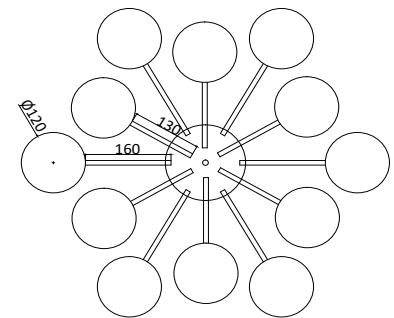

FREYA
TRADITION OF QUALITY

Instruction

FR5120CL-12G

12 x G9 (40W)

Model: FR5120CL-12G
Collection: Modern
Series: Alexis

Ceiling Lamps