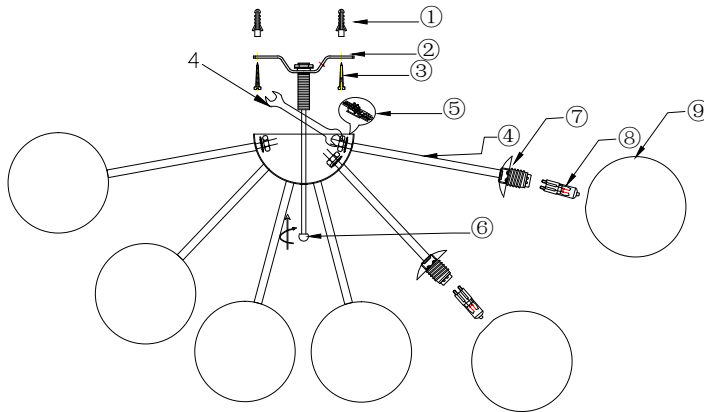

FREYA
TRADITION OF QUALITY

Instruction

FR5120CL-12G

12 x G9 (40W)

Model: FR5120CL-12G
Collection: Modern
Series: Alexis

Ceiling Lamps