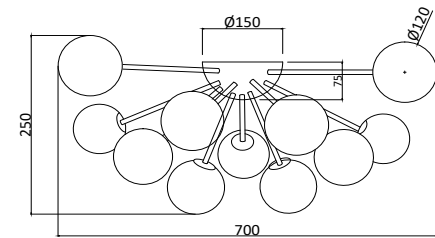

FREYA
TRADITION OF QUALITY

Instruction

FR5120CL-12G

12 x G9 (40W)

Model: FR5120CL-12G
Collection: Modern
Series: Alexis

Ceiling Lamps