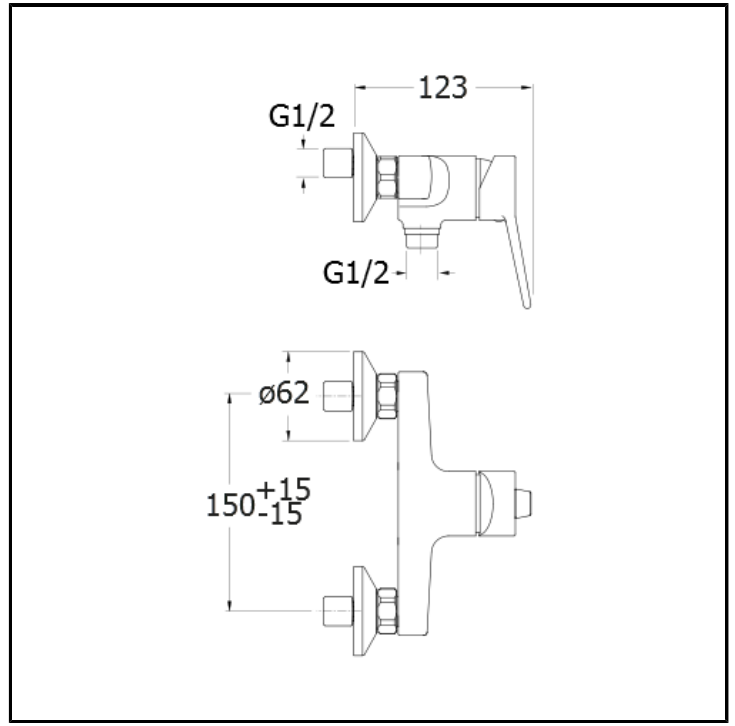

CRIEM401

■ CRISTINA
RUBINETTERIE

External shower mixer with C2 cartridge LLC WATER SAVING

FINITURE

 Chrome

CHARACTERISTICS

-

FEATURES FROM TECHNOLOGIES