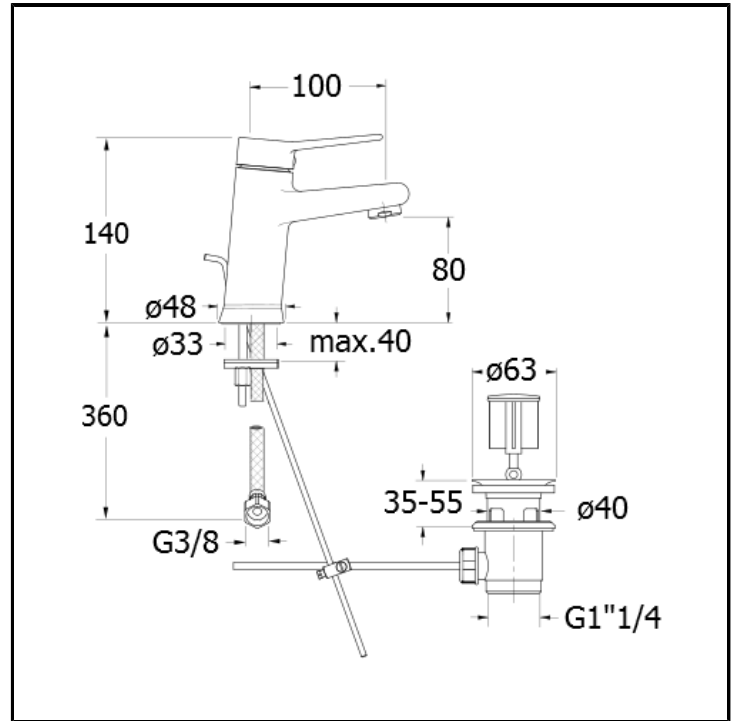

CRIEM225

■ CRISTINA
RUBINETTERIE

Basin mixer REGULAR with C3 cartridge LLC ENERGY SAVING and 1"1/4 pop up waste

FINITURE

 Chrome

FEATURES (MODEL NAME SIDE)

- Regular

FEATURES FROM TECHNOLOGIES