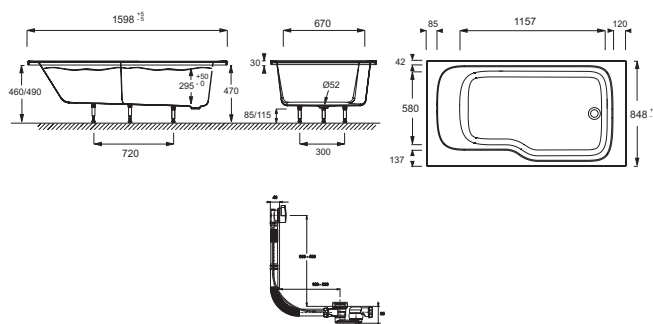

E6D146R

Collection: MALICE

Finish*:

Main features:

Features

- DIMENSIONS: 160 x 85 cm
- MATERIAL: Acrylic
- VOLUME (L): 272/202
- FOOT HEIGHT: de 85 à 115 cm
- ADDITIONAL INFORMATION: Against a wall
- FEET: Supplied
- WASTE : Supplied
- BATH WELL WIDTH: 58
- SUPPLIED WITH: Extra-slim waste and adjustable overflow
- WEIGHT: 25.5 kg
- INSTALLATION TYPE: Drop-in
- SHAPE: Rectangular
- WASTE DIAMETER: 5,2 cm
- VERSION: Right
- STEP: Not supplied
- BATH WELL LENGTH: 115.7
- GUARANTEE: 10 years
- OPTIONAL: Pivoting bathscreen, storage shelf, reversible apron and storage box.

Consumer benefits

- EASIER ACCESS: Step-in height reduced to 50 cm (Standard bath: 57 cm)
- BATHING COMFORT: Water height maintained at 34.5 cm, thanks to special waste that adjusts overflow height
- FUNCTIONAL: Wide front seating ledge is useful for daily routines
- SHOWERING COMFORT: Wide, flat-bottomed showering space for the same comfort as a shower tray
- INGENIOUS: Flush-fit waste in open position to avoid tripping
- EASIER CARE: The bath's soft lines and smooth surface make for easy cleaning

Installation benefits

- EASY INSTALLATION: Quick clip adjustable feet

Technical drawing

Product Specification: Shower-bath 160 x 85 cm, RH. E6D146R. Collection: MALICE. DIMENSIONS: 160 x 85 cm. WEIGHT: 25.5 kg. MATERIAL: Acrylic. INSTALLATION TYPE: Drop-in. VOLUME (L): 272/202. SHAPE: Rectangular. FOOT HEIGHT: de 85 à 115 cm. WASTE DIAMETER: 5,2 cm. ADDITIONAL INFORMATION: Against a wall. VERSION: Right. FEET: Supplied. STEP: Not supplied. WASTE : Supplied. BATH WELL LENGTH: 115.7. BATH WELL WIDTH: 58. GUARANTEE: 10 years. SUPPLIED WITH: Extra-slim waste and adjustable overflow. OPTIONAL: Pivoting bathscreen, storage shelf, reversible apron and storage box..