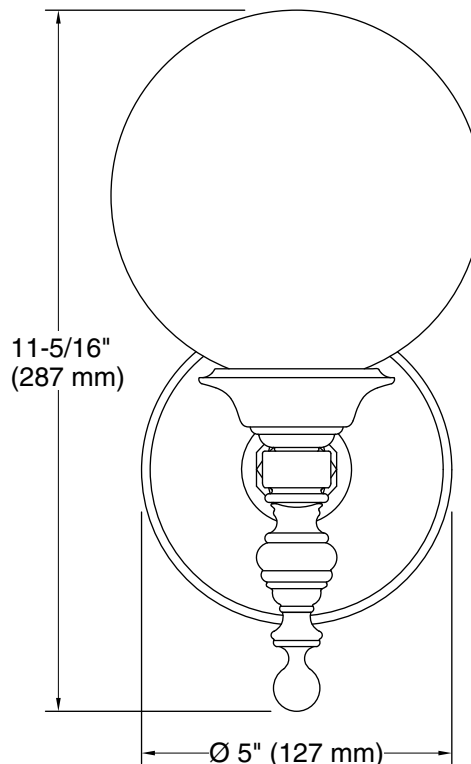

Required Electrical Service

One circuit required.

Lights: 120 V, 60 Hz

Technical Information

All product dimensions are nominal.

Installation Type: Wall-mount

Material: Brass

Number of Lights: 1

Lighting Type: Socket-based

Socket Type: E-12 Candelabra

Number of Shades: 1

Shade Type: Glass - clear

Downrod Detail: 0 x

Electrical component rating: Socket Rating: 60 Hz, 60 W, 450 Lumens, 2300K