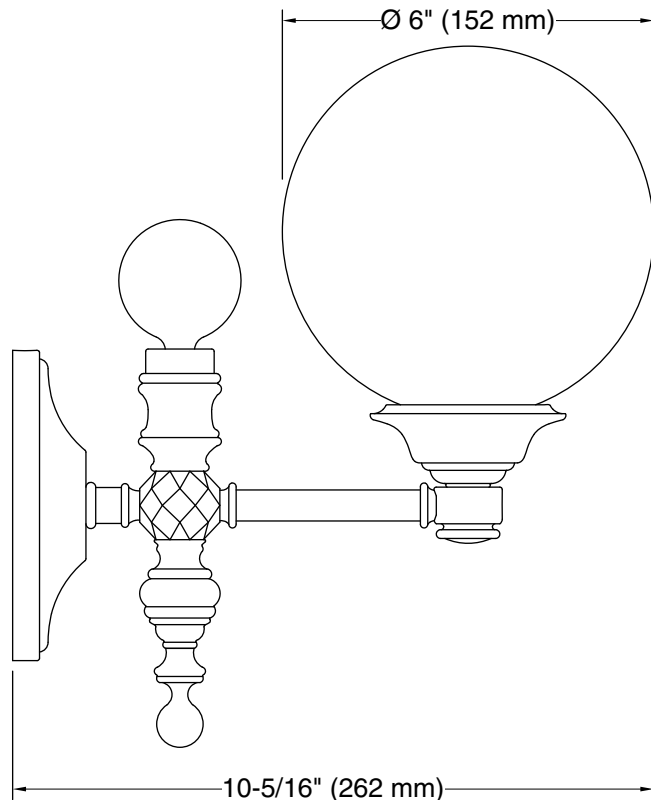

Required Electrical Service

One circuit required.

Lights: 120 V, 60 Hz

Technical Information

All product dimensions are nominal.

Installation Type: Wall-mount

Material: Brass

Number of Lights: 1

Lighting Type: Socket-based

Socket Type: E-12 Candelabra

Number of Shades: 1

Shade Type: Glass - clear

Downrod Detail: 0 x

Electrical component rating: Socket Rating: 60 Hz, 60 W, 450 Lumens, 2300K