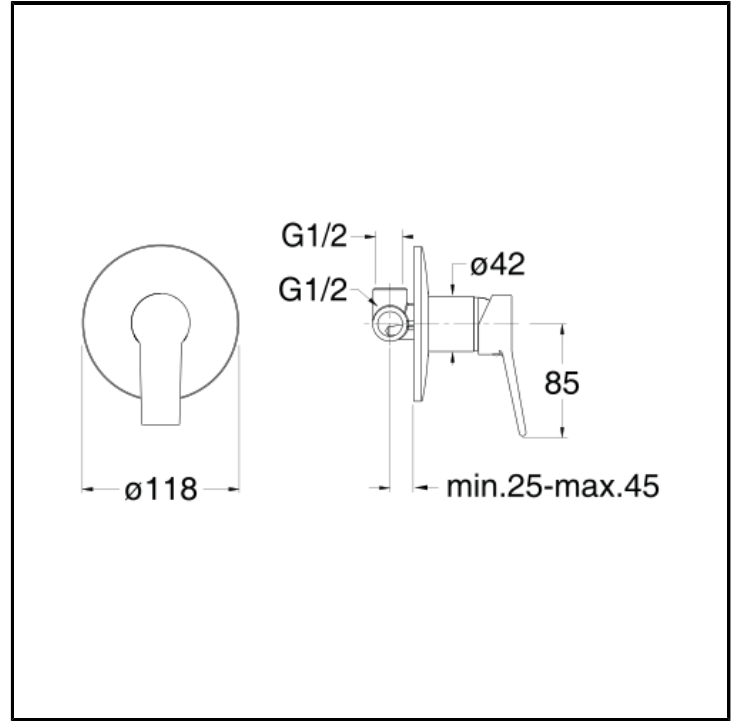

CRIEM118

Complete concealed shower mixer with metal plate

FINITURE

 Chrome

CHARACTERISTICS

-

COMMAND

- Monocontrol