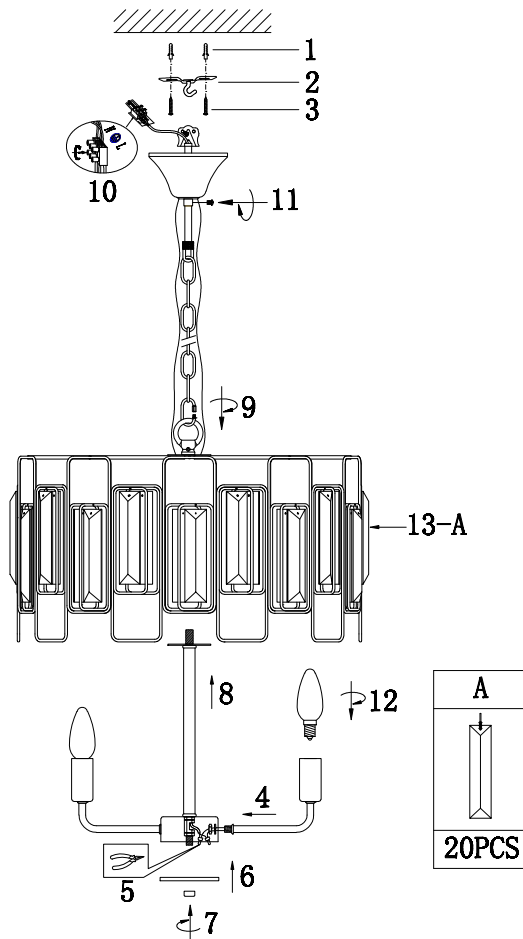

FREYA
TRADITION OF QUALITY

Instruction

FR5045PL-05G

5 x E14 (60W)

Model: FR5045PL-05G
Collection: Modern
Series: Rowena

Ceiling Lamps