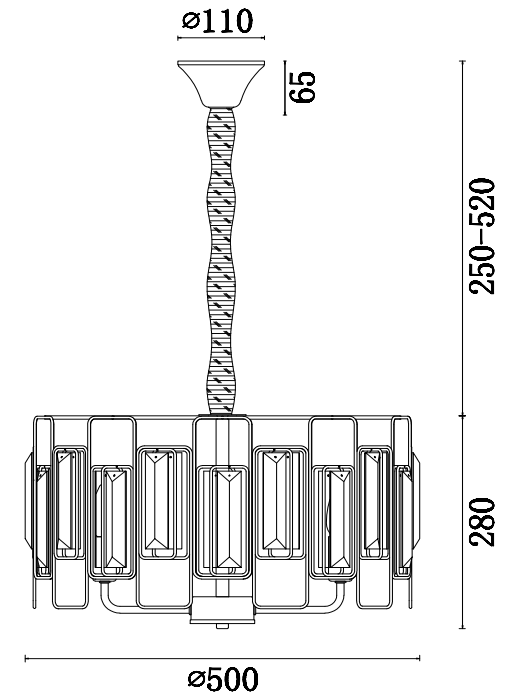

FREYA
TRADITION OF QUALITY

Instruction

FR5045PL-05G

5 x E14 (60W)

Model: FR5045PL-05G
Collection: Modern
Series: Rowena

Ceiling Lamps