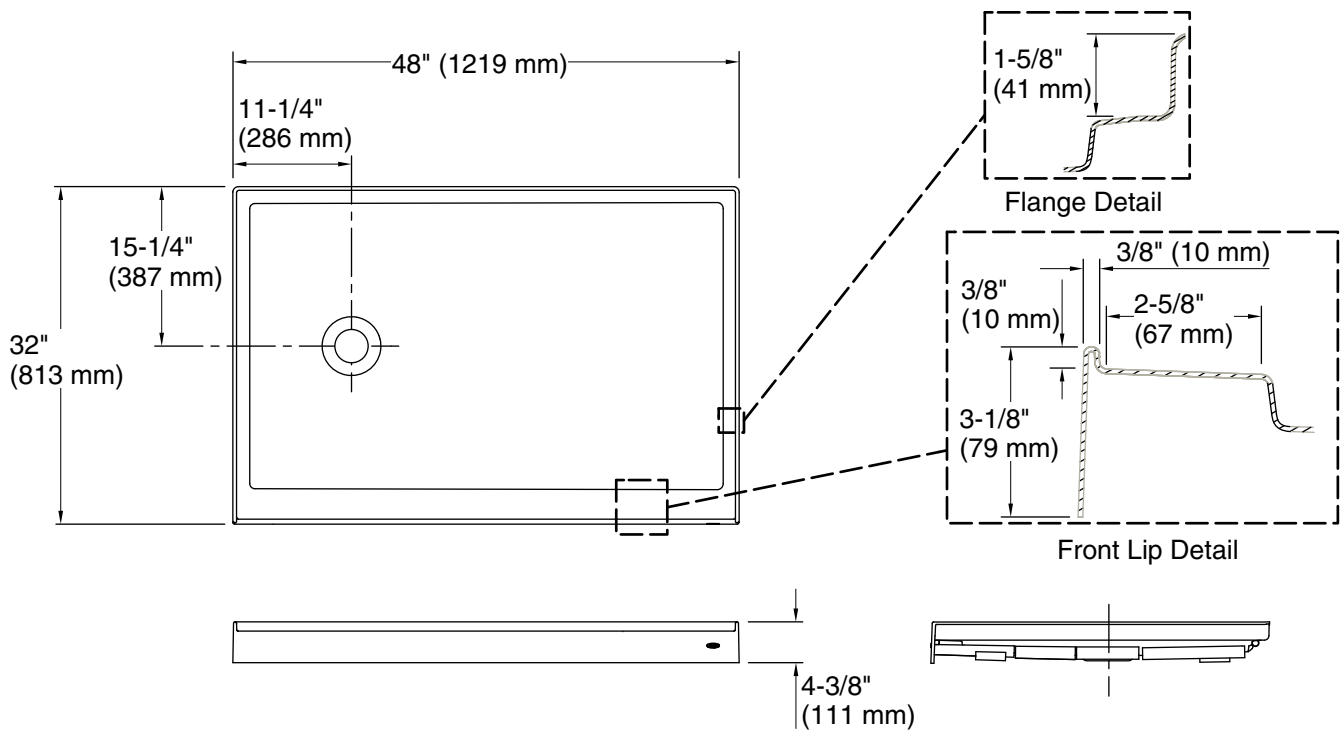

Features

- Low-threshold design for easy entry and exit.
- Molded-in textured floor.
- Water containment bead incorporated into the threshold design provides an optimum barrier, eliminating water escaping from the shower space.
- Single threshold for alcove installation.
- Coordinates with Choreograph® shower walls and other KOHLER® collections.

Material

- Acrylic.

Installation

- Left drain.

Recommended Products/Accessories

- K-9132 Shower Drain
- K-23726 Drain treatment
- K-23732 Tub & shower cleaner

Codes/Standards

- CSA B45.5/IAPMO Z124
- ASTM E162
- ASTM E662

Technical Information

All product dimensions are nominal.

Installation: Three-wall alcove

Drain location: Left

Weight: 51 lbs (23.1 kg)

Notes

Measure your actual product for rough-in details.

Install this product according to the installation instructions.

Subfloor must be within 1/2" (13 mm) of level.