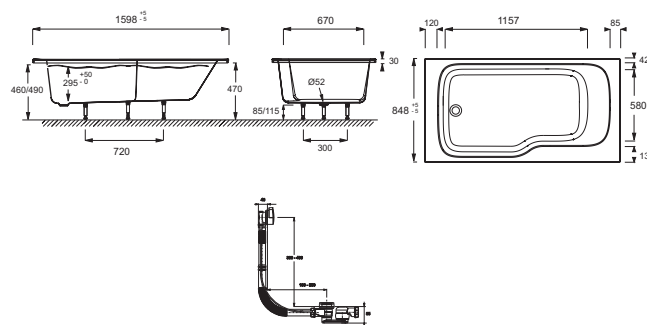

E6D146L

Collection: MALICE

Finish*:

Main features:

Features

- DIMENSIONS: 160 x 85 cm
- MATERIAL: Acrylic
- VOLUME (L): 272/202
- FOOT HEIGHT: de 85 à 115 cm
- ADDITIONAL INFORMATION: Against a wall
- FEET: Supplied
- WASTE : Supplied
- BATH WELL LENGTH: 115.7
- TWO-PERSON BATH: No
- GUARANTEE: 10 years
- OPTIONAL: Pivoting bathscreen, storage shelf, reversible apron and storage box.
- WEIGHT: 25.5 kg
- INSTALLATION TYPE: Drop-in
- SHAPE: Rectangular
- WASTE DIAMETER: 5,2 cm
- VERSION: Left
- STEP: Not supplied
- OPTIONAL COORDINATING PANEL: Yes
- BATH WELL WIDTH: 58
- CAN BE EQUIPPED WITH A WHIRLPOOL SYSTEM: No
- SUPPLIED WITH: Extra-slim waste and adjustable overflow

Consumer benefits

- EASIER ACCESS: Step-in height reduced to 50 cm (Standard bath: 57 cm)
- BATHING COMFORT: Water height maintained at 34.5 cm, thanks to special waste that adjusts overflow height
- FUNCTIONAL: Wide front seating ledge is useful for daily routines
- SHOWERING COMFORT: Wide, flat-bottomed showering space for the same comfort as a shower tray
- INGENIOUS: Flush-fit waste in open position to avoid tripping
- EASIER CARE: The bath's soft lines and smooth surface make for easy cleaning

Installation benefits

- EASY INSTALLATION: Quick clip adjustable feet

Technical drawing

Product Specification: Shower-bath 160 x 85 cm, LH, E6D146L. Collection: MALICE. DIMENSIONS: 160 x 85 cm. WEIGHT: 25.5 kg. MATERIAL: Acrylic. INSTALLATION TYPE: Drop-in. VOLUME (L): 272/202. SHAPE: Rectangular. FOOT HEIGHT: de 85 à 115 cm. WASTE DIAMETER: 5,2 cm. ADDITIONAL INFORMATION: Against a wall. VERSION: Left. FEET: Supplied. STEP: Not supplied. WASTE : Supplied. OPTIONAL COORDINATING PANEL: Yes. BATH WELL LENGTH: 115.7. BATH WELL WIDTH: 58. TWO-PERSON BATH: No. CAN BE EQUIPPED WITH A WHIRLPOOL SYSTEM: No. GUARANTEE: 10 years. SUPPLIED WITH: Extra-slim waste and adjustable overflow. OPTIONAL: Pivoting bathscreen, storage shelf, reversible apron and storage box..