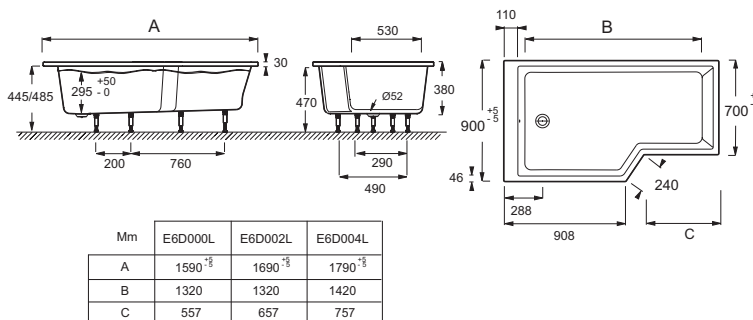

CE6D000L

Collection: NEO

Finish*:

Main features:

Features

- DIMENSIONS: 160 x 90 cm
- MATERIAL: Acrylic
- VOLUME (L): 255/185
- WASTE DIAMETER: 5,2 cm
- PRODUCT INCLUDED: (Wooden step and waste included)
- STEP: Supplied
- OPTIONAL COORDINATING PANEL: Yes
- BATH WELL LENGTH: 132 cm
- TWO-PERSON BATH: No
- GUARANTEE: 10 years
- OPTIONAL: Panel in white lacquered aluminium and bathscreen complementing the bath's lines
- WEIGHT: 23.5 kg
- INSTALLATION TYPE: Drop-in
- SHAPE: Asymmetric
- VERSION: Gauche
- FEET: Supplied
- WASTE : Supplied
- OPTIONAL COORDINATING BATHTHSCREEN: Yes
- BATH WELL WIDTH: from 70 to 90 cm
- CAN BE EQUIPPED WITH A WHIRLPOOL SYSTEM: No
- SUPPLIED WITH: Wooden foot step and special waste
- BOTTOM DIMENSIONS: 130 x 52/72 cm

Consumer benefits

- SHOWERING COMFORT: Showering space comparable to a 90 x 90 cm shower tray
- INGENIOUS: Flush-fit waste in open position
- BATHING ENJOYMENT: Contoured back
- WATER HEIGHT: Maintained thanks to extra-slim waste that adjusts water level +/- 5 cm
- EASIER ACCESS: Height reduced to 50 cm and foot step included for easier step in
- DESIGN: Ultramodern, geometric lines

Product Specification: Shower-bath 160 x 90 cm, LH, CE6D000L. Collection: NEO. DIMENSIONS: 160 x 90 cm. WEIGHT: 23.5 kg. MATERIAL: Acrylic. INSTALLATION TYPE: Drop-in. VOLUME (L): 255/185. SHAPE: Asymmetric. WASTE DIAMETER: 5,2 cm. VERSION: Gauche. PRODUCT INCLUDED: (Wooden step and waste included). FEET: Supplied. STEP: Supplied. WASTE : Supplied. OPTIONAL COORDINATING PANEL: Yes. OPTIONAL COORDINATING BATHTHSCREEN: Yes. BATH WELL LENGTH: 132 cm. BATH WELL WIDTH: from 70 to 90 cm. TWO-PERSON BATH: No. CAN BE EQUIPPED WITH A WHIRLPOOL SYSTEM: No. GUARANTEE: 10 years. SUPPLIED WITH: Wooden foot step and special waste. OPTIONAL: Panel in white lacquered aluminium and bathscreen complementing the bath's lines. BOTTOM DIMENSIONS: 130 x 52/72 cm.