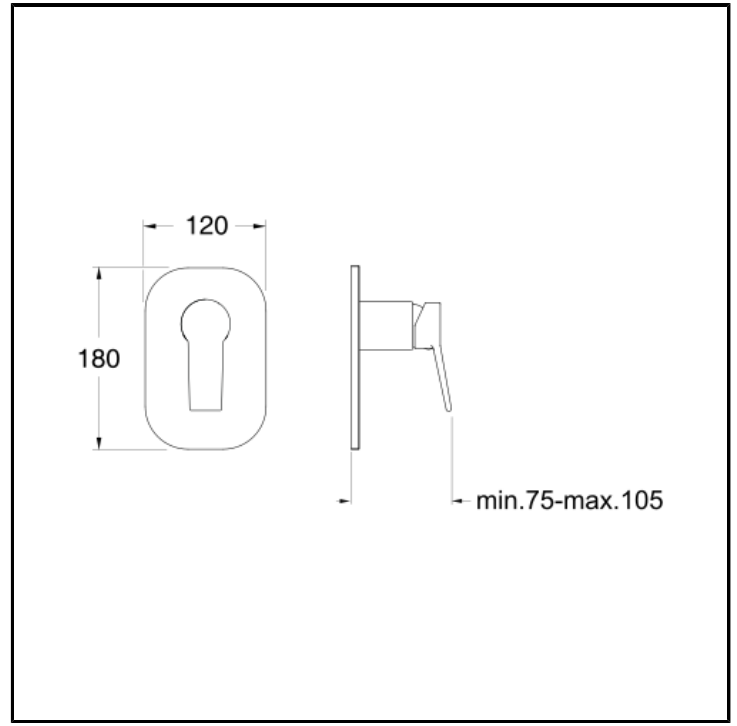

# CRIEM656

Shower mixer external parts for CRICS535 with ABS cover plate