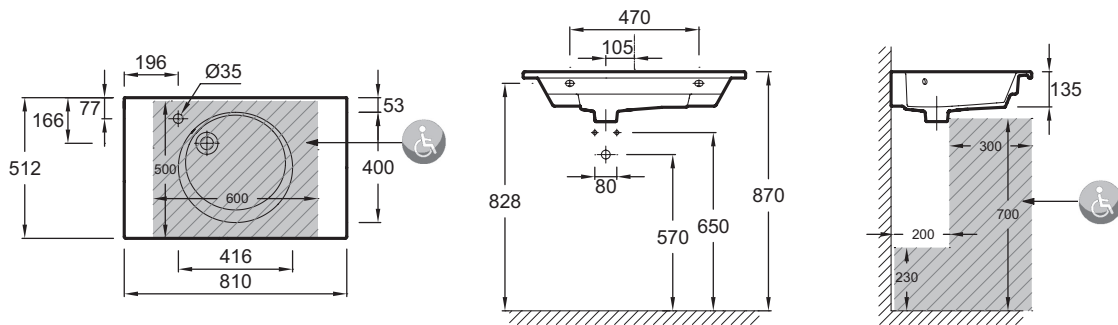

**EXAW112**

**Collection:** ODÉON RIVE GAUCHE

**Finish\*:**

00 - White

**Main features:**

**Features**

- **DIMENSIONS:** 81 x 51.20 cm
- **MATERIAL:** Ceramic
- **TAP DRILLING:** 1 tap hole
- **OVERFLOW:** With
- **RECOMMENDED TAPS:** Odéon Rive Gauche (several finish options)
- **WEIGHT:** 23.2 kg
- **INSTALLATION TYPE:** Self-supporting
- **GROUND/UNGROUND:** Without ground underside
- **NUMBER OF VANITY BASINS FOR VANITY TOPS:** Single basin

**Technical drawing**

Product Specification: Vanity top 80 cm. EXAW112. Collection: ODÉON RIVE GAUCHE. DIMENSIONS: 81 x 51.20 cm. WEIGHT: 23.2 kg. MATERIAL: Ceramic. INSTALLATION TYPE: Self-supporting. TAP DRILLING: 1 tap hole. GROUND/UNGROUND: Without ground underside. OVERFLOW: With. NUMBER OF VANITY BASINS FOR VANITY TOPS: Single basin. RECOMMENDED TAPS: Odéon Rive Gauche (several finish options).