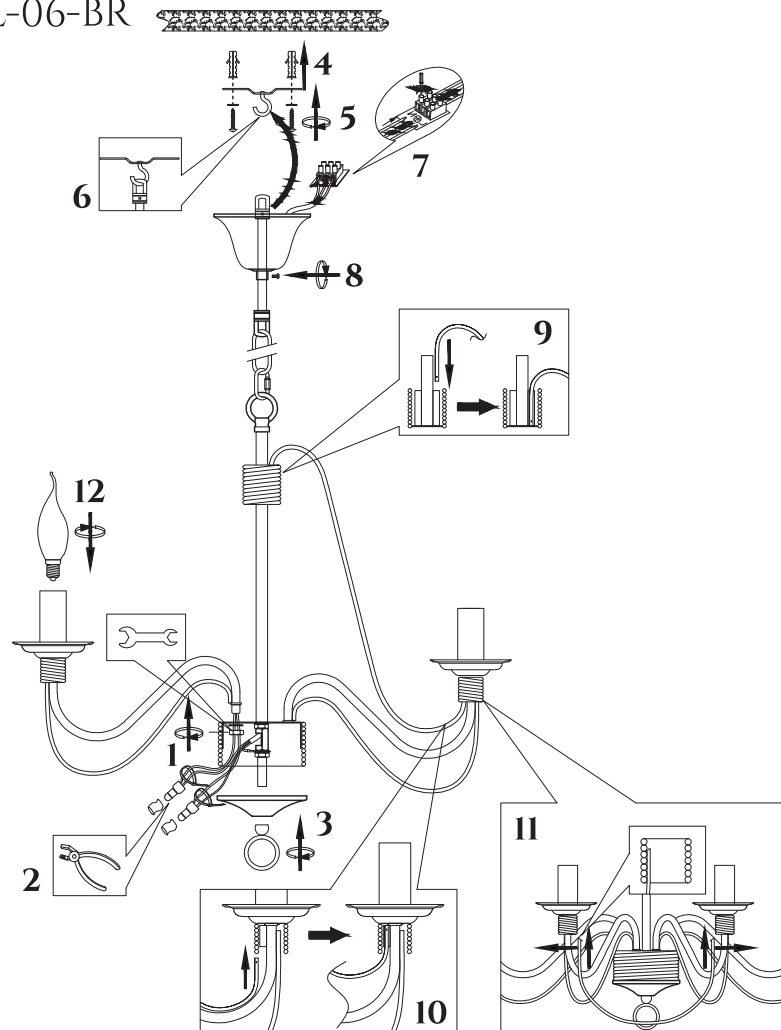

FREYA
TRADITION OF QUALITY

INSTRUCTION

MODEL: FR2046-PL-06-BR
CHANDELIER

6 X E14 (60W)

FREYA-LIGHT.COM