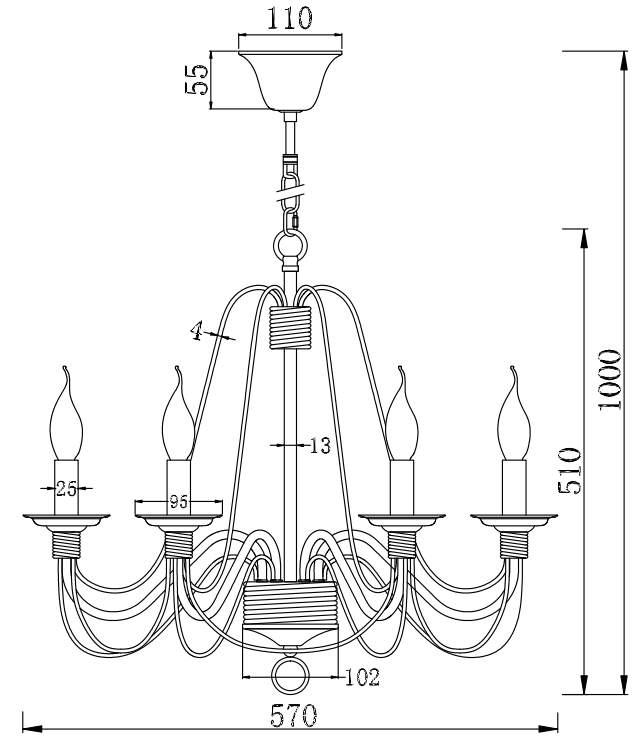

FREYA
TRADITION OF QUALITY

INSTRUCTION

MODEL: FR2046-PL-06-BR
CHANDELIER

6 X E14 (60W)

FREYA-LIGHT.COM