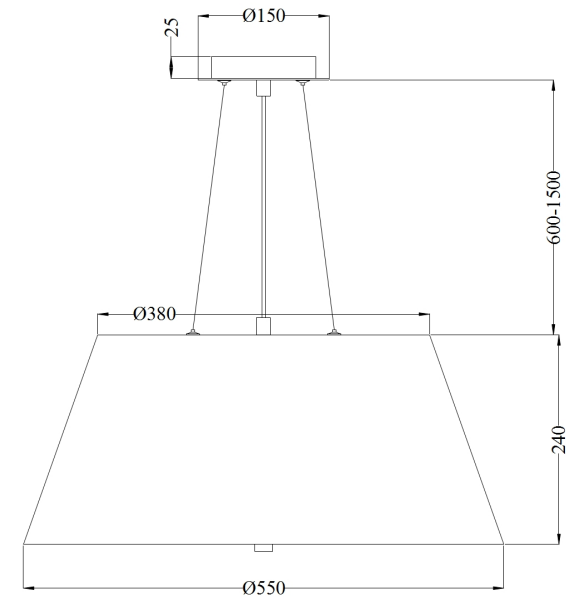

Instruction

Collection: MODERN
Series: BERGAMO
Model: MOD617PL-03CH
Ceiling

- Ceiling

3 x E27 (60W)
3 x G9 (20W)

MAYTONI
DECORATIVE LIGHTING

www.maytoni.de