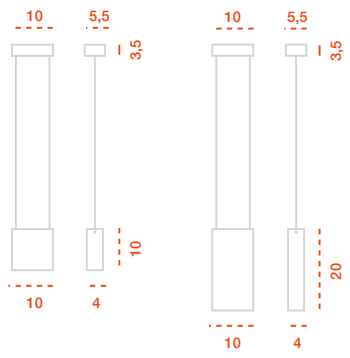

8 (800) 500-70-36  
hello@barcelonadesign.ru  
www.barcelonadesign.ru

**BOMBILLAS**  
1x7,5 W, 2.700 K, 420 Lumen,  
ángulo de apertura 120°.

**ACABADOS**  
Blanco.

Suspension lamp made of  
aluminium with LED lights.  
Available in two sizes.

**BULBS**  
1x7,5 W, 2.700 K, 420 Lumen,  
opening angle 120°.

**FINISHINGS**  
White.

LED

p. 252