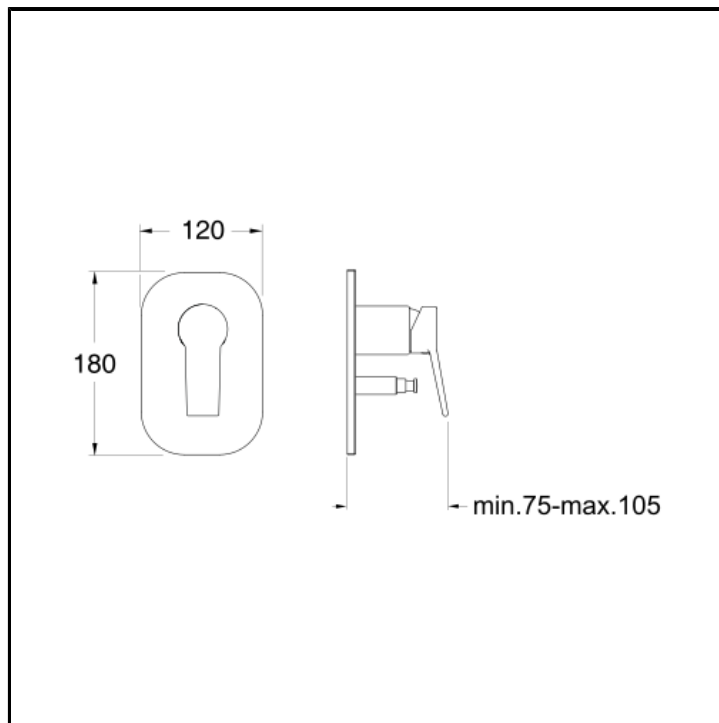

Bath/shower mixer external parts with 2 outlets diverter for CRICS535 and ABS cover plate

FINITURE

 Chrome

CHARACTERISTICS

-

COMMAND

- Monocontrol

INSTALLATION