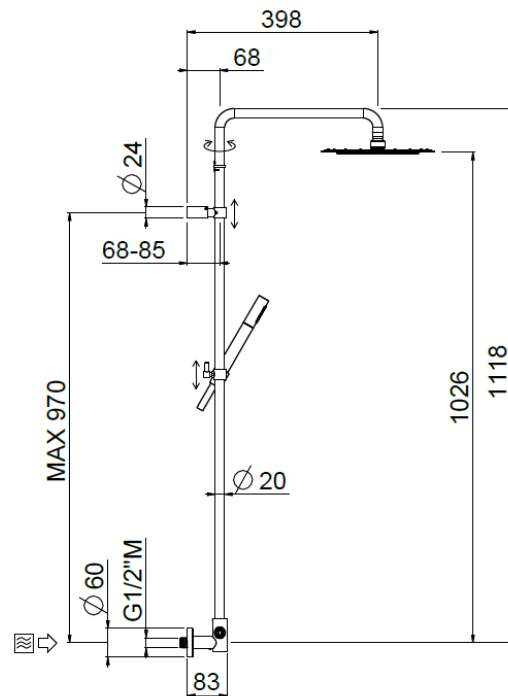

Bridge turning shower column

Bridge turning shower column, MySlim shower head
30692/ID-CR

TECHNICAL INFORMATION

Bridge turning shower column Ø 20 with adjustable mounting with articulated shower holder, built-in holder, adjustable upper holder and diverter. Non-liming round ultra-thin shower head Ø240 in stainless steel. Brass non-liming inspectable one jet round shower. PVC smooth double anti-torsion flexible hose cm 150. CHROME

Flow rate:

? Doccia o soffione?

PICTURE

SPARE PARTS

FEATURES

Rain jet

Non-liming

double anti-torsion

ecologic

adjustable column

TECHNICAL DRAWING

FINISHINGS