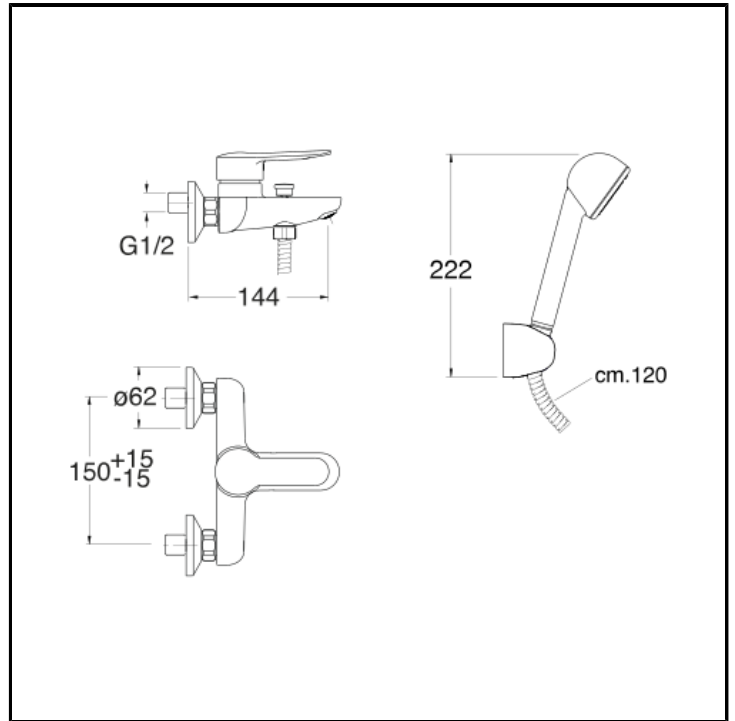

# CRI2P100

External bath mixer with flexible hose and anti-lime hand shower