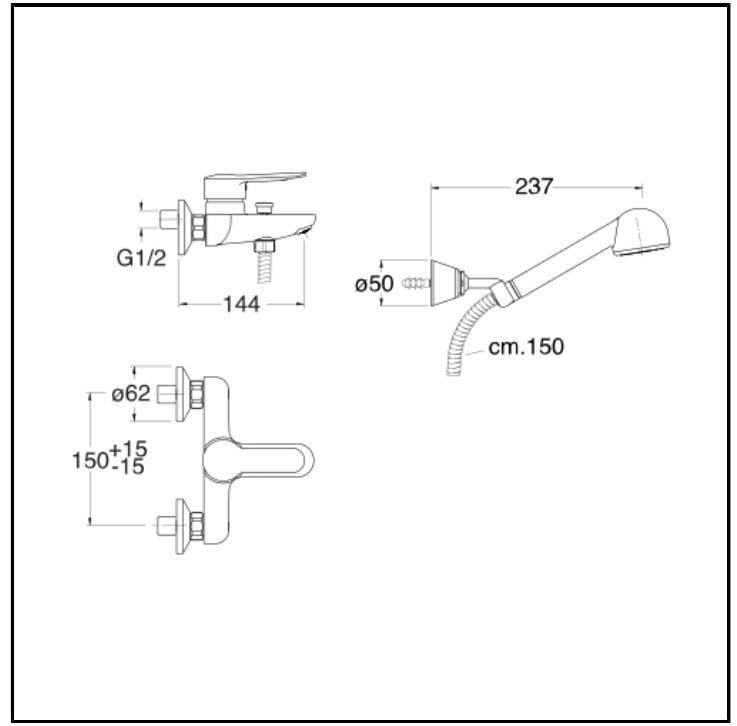

CRI2P101

External bath mixer with flexible hose and adjustable anti-lime hand shower

FINITURE

 Chrome

CHARACTERISTICS

-

FEATURES FROM TECHNOLOGIES

-
-

COMMAND

- Monocontrol

INSTALLATION

- Wall

TPOLOGY

-

ENVIRONMENT

- Bathroom