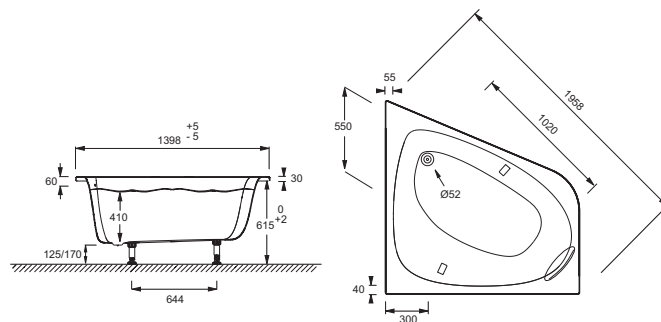

E6070

Collection: ODÉON UP

Finish*:

00 - White

Main features:

Features

- **DIMENSIONS:** 140 x 140 x 64.50 cm
- **MATERIAL:** Acrylic
- **VOLUME (L):** 250/180
- **FOOT HEIGHT:** 125/170
- **PRODUCT INCLUDED:** (Self-supporting frame, Black pillow and brass handles supplied as standard)
- **STEP:** Not supplied
- **OPTIONAL COORDINATING PANEL:** Optional
- **BATH WELL LENGTH:** 102 cm
- **CAN BE EQUIPPED WITH A WHIRLPOOL SYSTEM:** Yes
- **BOTTOM DIMENSIONS:** 100 x 50 cm
- **WEIGHT:** 28 kg
- **INSTALLATION TYPE:** Corner
- **SHAPE:** Corner
- **WASTE DIAMETER:** 5,2 cm
- **FEET:** Supplied
- **WASTE :** Not supplied
- **OPTIONAL COORDINATING BATHTHSCREEN:** Optional
- **TWO-PERSON BATH:** No
- **GUARANTEE:** 10 years
- Available with whirlpool system

Optional products

- E6D070: Shelf
- E4931: 2-panel bathscreen
- E6D134: Waste fed by overflow

Technical drawing

Product Specification: Corner bath 140 x 140 cm. E6070. Collection: ODÉON UP. DIMENSIONS: 140 x 140 x 64.50 cm. WEIGHT: 28 kg. MATERIAL: Acrylic. INSTALLATION TYPE: Corner. VOLUME (L): 250/180. SHAPE: Corner. FOOT HEIGHT: 125/170. WASTE DIAMETER: 5,2 cm. PRODUCT INCLUDED: (Self-supporting frame, Black pillow and brass handles supplied as standard). FEET: Supplied. STEP: Not supplied. WASTE : Not supplied. OPTIONAL COORDINATING PANEL: Optional. OPTIONAL COORDINATING BATHTHSCREEN: Optional. BATH WELL LENGTH: 102 cm. TWO-PERSON BATH: No. CAN BE EQUIPPED WITH A WHIRLPOOL SYSTEM: Yes. GUARANTEE: 10 years. BOTTOM DIMENSIONS: 100 x 50 cm. Available with whirlpool system.