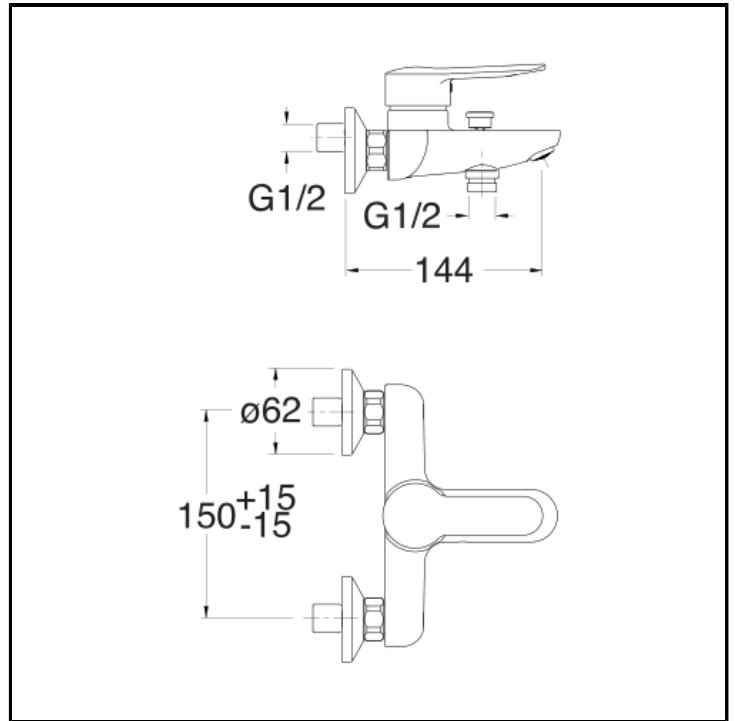

CRI2P107

External bath mixer

FINITURE

 Chrome

CHARACTERISTICS

-

FEATURES FROM TECHNOLOGIES

-

COMMAND

- Monocontrol

INSTALLATION

- Wall

TYPOLOGY

-

ENVIRONMENT

- Bathroom