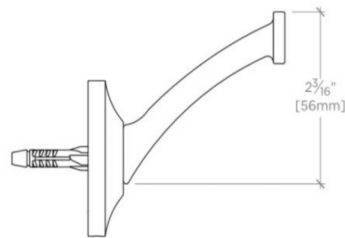

EASTON

Easton Single Robe Hook

EARH46

SHOWN IN EASTON SINGLE ROBE HOOK| EARH46

TECHNICAL DETAILS

Escutcheon Primary Material: Brass
Depth / Width: 2 3/4"
Height: 2.85"
Installation Type: Wall Mounted
Length: 2"
Primary Material: Brass
Suggested Application: Bath

INSPIRATION

Drawing on Edwardian style, Easton is the most extensive Waterworks family; a range of moods and a selection of products from fittings to furniture.

PRODUCT FEATURES

2" x 2 3/4" x 2.85"

Wall Mounted - Mounting Hardware Included

TOP VIEW SCALE: 6"=1'-0"

FRONT VIEW SCALE: 6"=1'-0"

SIDE VIEW SCALE: 6"=1'-0"