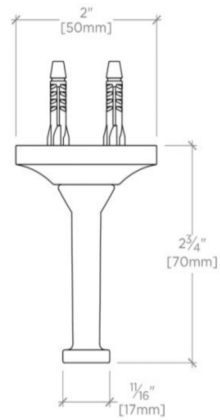

EASTON

Easton Single Robe Hook

EARH46

SHOWN IN EASTON SINGLE ROBE HOOK| EARH46

TECHNICAL DETAILS

Escutcheon Primary Material: Brass
Depth / Width: 2 3/4"
Height: 2.85"
Installation Type: Wall Mounted
Length: 2"
Primary Material: Brass
Suggested Application: Bath

INSPIRATION

Drawing on Edwardian style, Easton is the most extensive Waterworks family; a range of moods and a selection of products from fittings to furniture.

PRODUCT FEATURES

2" x 2 3/4" x 2.85"

Wall Mounted - Mounting Hardware Included

TOP VIEW SCALE: 6"=1'-0"

FRONT VIEW SCALE: 6"=1'-0"

SIDE VIEW SCALE: 6"=1'-0"