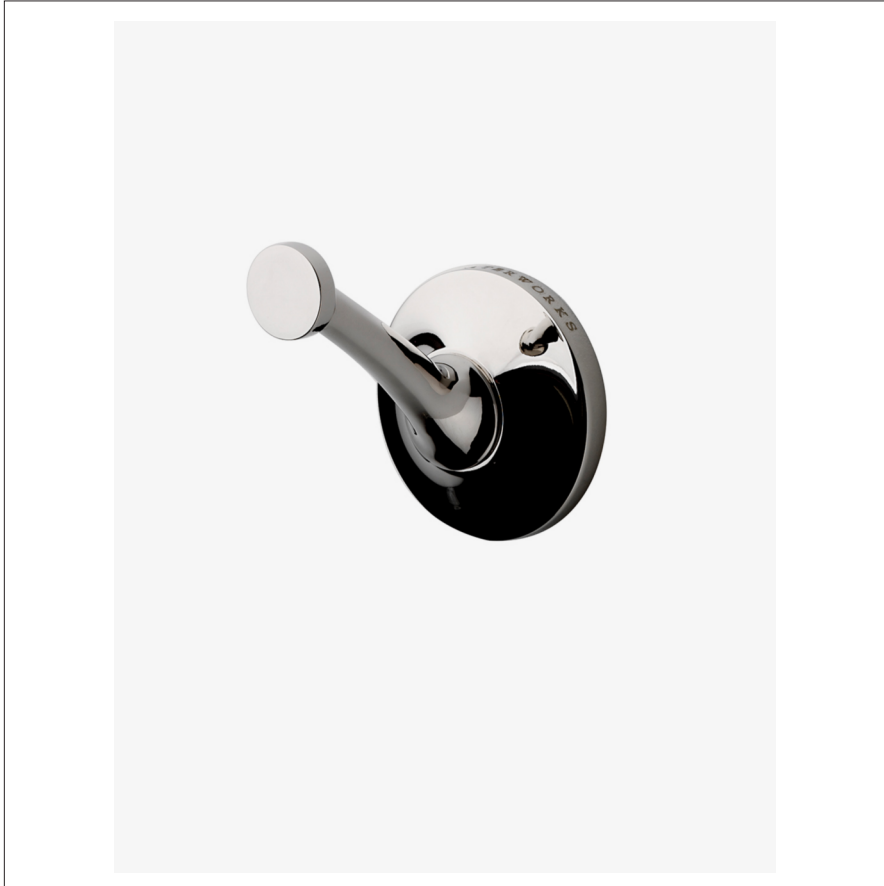

EASTON

Easton Single Robe Hook

EARH46

SHOWN IN EASTON SINGLE ROBE HOOK| EARH46

TECHNICAL DETAILS

Escutcheon Primary Material: Brass
Depth / Width: 2 3/4"
Height: 2.85"
Installation Type: Wall Mounted
Length: 2"
Primary Material: Brass
Suggested Application: Bath

INSPIRATION

Drawing on Edwardian style, Easton is the most extensive Waterworks family; a range of moods and a selection of products from fittings to furniture.

PRODUCT FEATURES

2" x 2 3/4" x 2.85"

Wall Mounted - Mounting Hardware Included

TOP VIEW SCALE: 6"=1'-0"

FRONT VIEW SCALE: 6"=1'-0"

SIDE VIEW SCALE: 6"=1'-0"