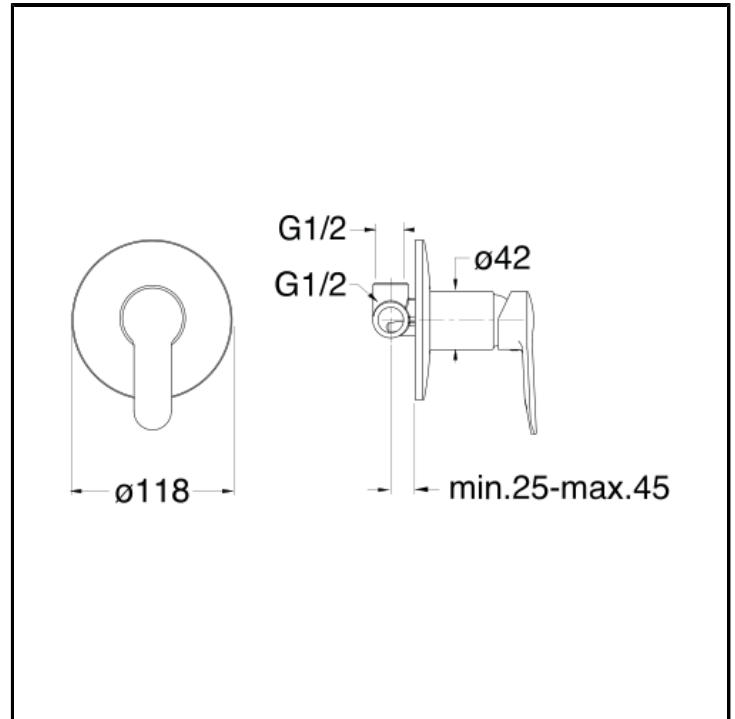

CRI2P118

Complete concealed shower mixer with metal plate

CHARACTERISTICS

-

COMMAND

- Monocontrol

INSTALLATION

- Wall