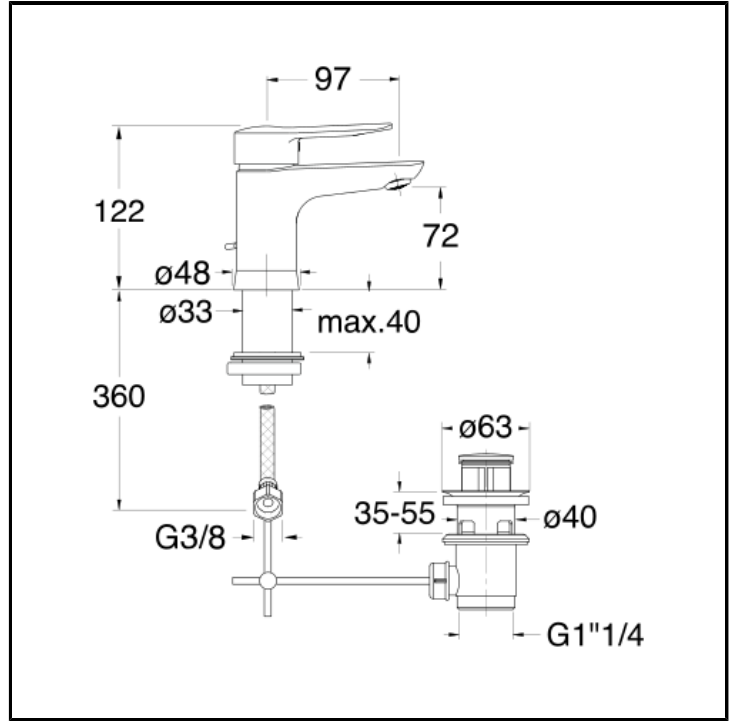

# CRI2P221

Basin mixer REGULAR with 1"1/4 pop up waste