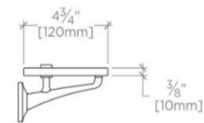

EASTON

Easton Single Tier Shelf

EASF24

SHOWN IN EASTON SINGLE TIER SHELF | EASF24

TECHNICAL DETAILS

Escutcheon Primary Material: Brass
Depth / Width: 5"
Height: 2 3/4"
Installation Type: Wall Mounted
Length: 24"
Number of Drawers / Shelves: One
Primary Material: Brass Ends with Tempered Glass Shelf
Suggested Application: Bath

INSPIRATION

Drawing on Edwardian style, Easton is the most extensive Waterworks family; a range of moods and a selection of products from fittings to furniture.

PRODUCT FEATURES

24" x 5" x 2 3/4"

Wall Mounted - Mounting Hardware Included

41 lb

EASTON

Easton Single Tier Shelf

EASF24

TOP VIEW

SCALE: $1\frac{1}{2}''=1'-0''$

FRONT VIEW

SCALE: $1\frac{1}{2}''=1'-0''$

SIDE VIEW

SCALE: $1\frac{1}{2}''=1'-0''$