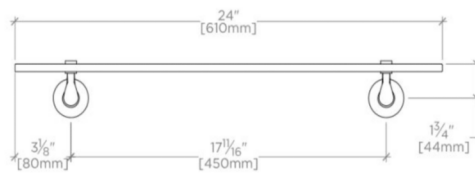

EASTON

Easton Single Tier Shelf

EASF24

SHOWN IN EASTON SINGLE TIER SHELF | EASF24

TECHNICAL DETAILS

Escutcheon Primary Material: Brass
Depth / Width: 5"
Height: 2 3/4"
Installation Type: Wall Mounted
Length: 24"
Number of Drawers / Shelves: One
Primary Material: Brass Ends with Tempered Glass Shelf
Suggested Application: Bath

INSPIRATION

Drawing on Edwardian style, Easton is the most extensive Waterworks family; a range of moods and a selection of products from fittings to furniture.

PRODUCT FEATURES

24" x 5" x 2 3/4"

Wall Mounted - Mounting Hardware Included

41 lb

EASTON

Easton Single Tier Shelf

EASF24

TOP VIEW

SCALE: $1\frac{1}{2}''=1'-0''$

FRONT VIEW

SCALE: $1\frac{1}{2}''=1'-0''$

SIDE VIEW

SCALE: $1\frac{1}{2}''=1'-0''$