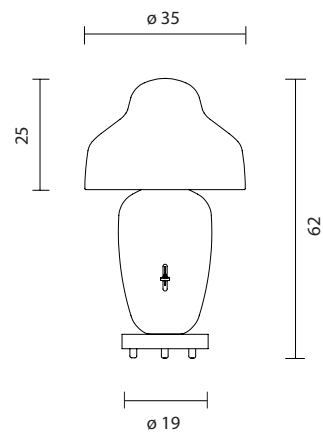

Type: Table lamp

Environment: Indoor

Structure: Ceramic

Diffuser: Glass

Base: Wood

Voltage: 230 V

Dimmer: Included

Supply: Electrical cord with plug

Cable length: 200 cm

Light Source: E27 Halo. Eco. Max. 150W

CE  IP-20

CHINOZ

209000140965 **black body, burgundy base, matt white diffuser**
209000140966 **red body, black base, black diffuser**
209000140967 **green body, ocre base, glossy white diffuser**
209000140968 **Ming body, burgundy base, glossy white diffuser**
209000140969 **Jùyuàn body, jùyuàn base, glossy white diffuser**