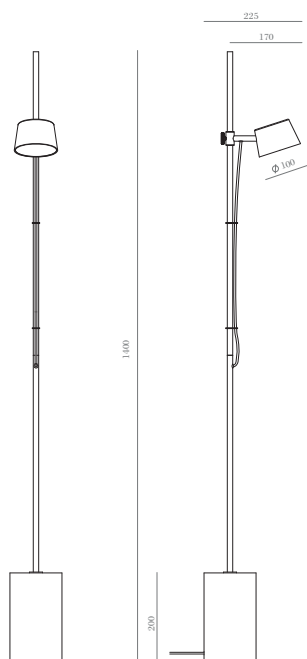

# Nera

Designed by Pepe Fornas 2020

P1229

ES

120