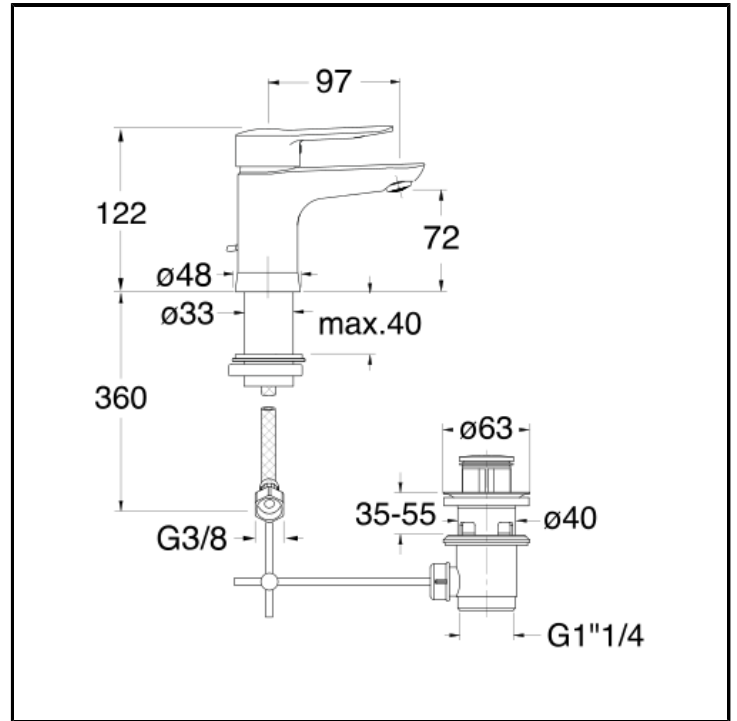

# CRI2P225

■ CRISTINA  
RUBINETTERIE

Basin mixer REGULAR with C3 cartridge LLC ENERGY SAVING and 1"1/4 pop up waste