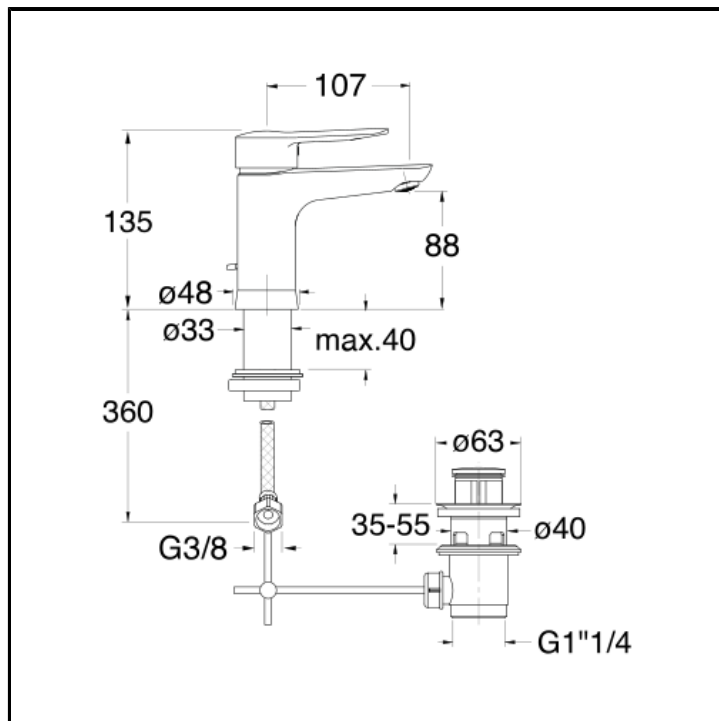

CRI2P264

Basin mixer LARGE with 1"1/4 pop up waste

FINITURE

 Chrome

FEATURES (MODEL NAME SIDE)

- Large

FEATURES FROM TECHNOLOGIES

-